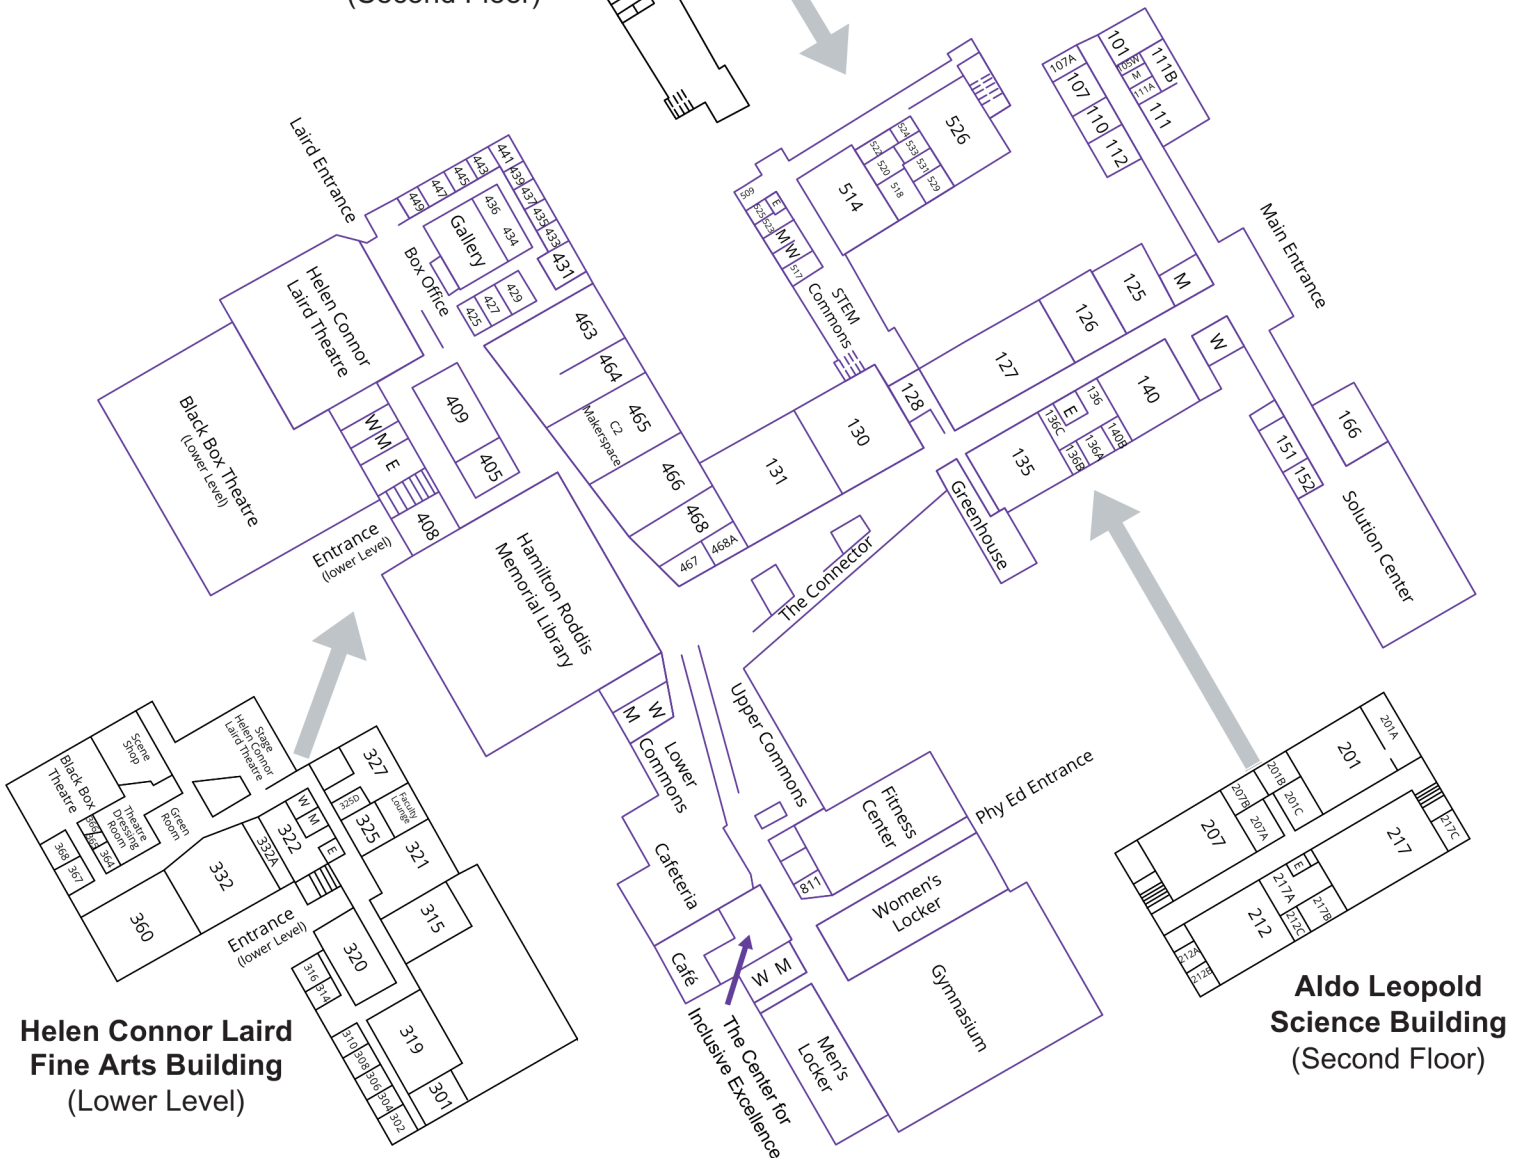

- 1. The Villa Apartments**
- 2. Helen Connor Laird Fine Arts Building**  
Black Box Theatre, Gallery, Helen Connor Laird Theatre
- 3. Hamilton Roddis Memorial Library**
- 4. The Connector**  
Commons, Cafeteria, The Center for Inclusive Excellence
- 5. Physical Education Building**  
Fitness Center, Gymnasium
- 6. Everett Roehl STEM Center**
- 7. Aldo Leopold Science Building**
- 8. W.W. Clark Administrative Building**
- 9. A.G. Felker Student Center**

**Everett Roehl STEM Center (Second Floor)**

**Helen Connor Laird Fine Arts Building (Lower Level)**

**Aldo Leopold Science Building (Second Floor)**