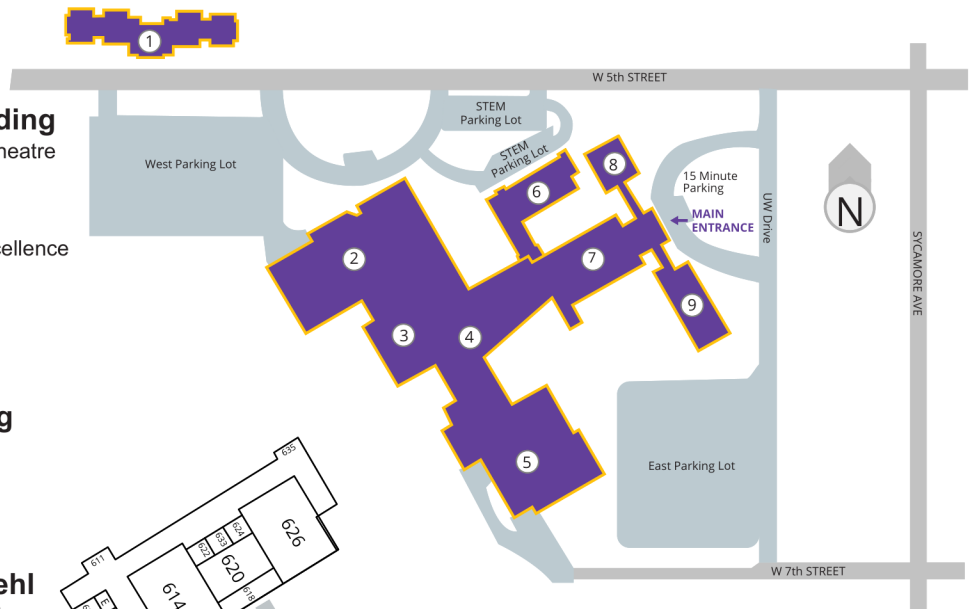

- 1. The Villa Apartments**
- 2. Helen Connor Laird Fine Arts Building**  
Black Box Theatre, Gallery, Helen Connor Laird Theatre
- 3. Hamilton Roddis Memorial Library**
- 4. The Connector**  
Commons, Cafeteria, The Center for Inclusive Excellence
- 5. Physical Education Building**  
Fitness Center, Gymnasium
- 6. Everett Roehl STEM Center**
- 7. Aldo Leopold Science Building**
- 8. W.W. Clark Administrative Building**
- 9. A.G. Felker Student Center**

**Everett Roehl STEM Center (Second Floor)**

**Helen Connor Laird Fine Arts Building (Lower Level)**

**Aldo Leopold Science Building (Second Floor)**