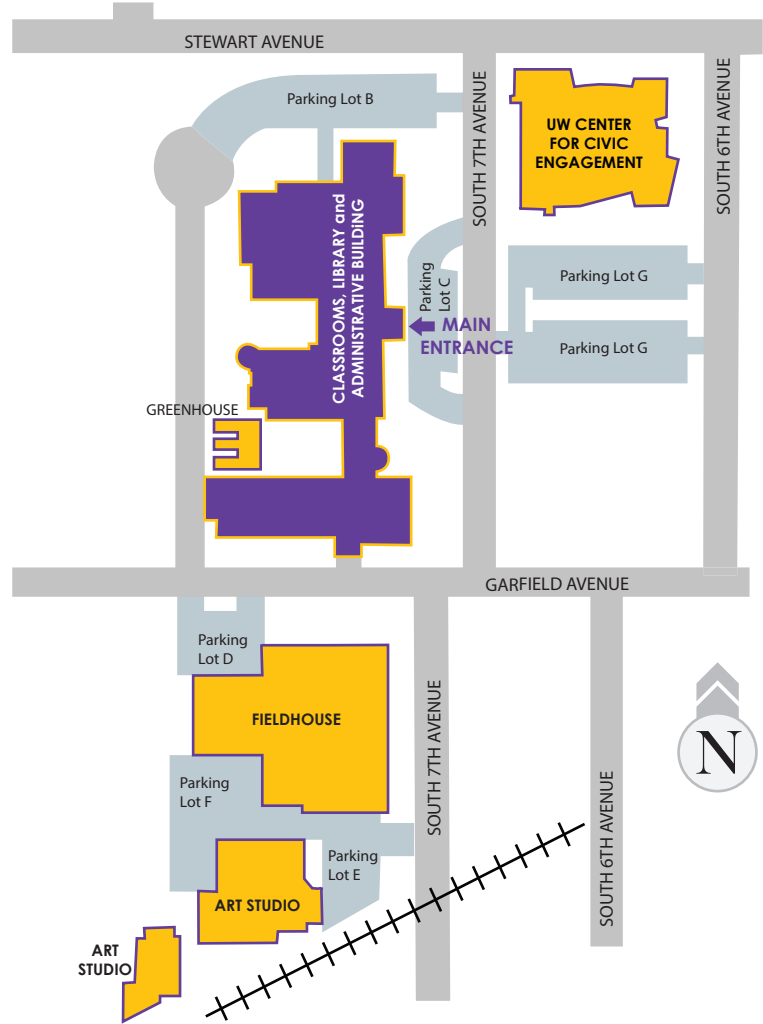

Wausau Campus Map

Lot B, F, D

Faculty and Staff only

Lot C

Visitor only parking. Free permits obtained from Student Affairs

Lot E, G

Paid permit parking for commuter student and faculty/staff only. Monday to Friday 8 a.m. to 5 p.m.

MAIN BUILDING

- Academic Classrooms, All floors
- Academic Support Center, Lower Level
- Auditorium, 1st floor
- ROTC Lounge, 1st floor
- Concourse, 1st floor
- Courtyard, 1st floor
- Dining, 1st floor
- Distance Educations, 2nd floor
- Faculty Offices, 3rd floor
- Lecture Hall, 2nd floor
- Library, 2nd floor
- SGA offices, 1st floor
- Solution Center, 1st floor
- Student Union, 1st floor
- Social Work, Lower Level