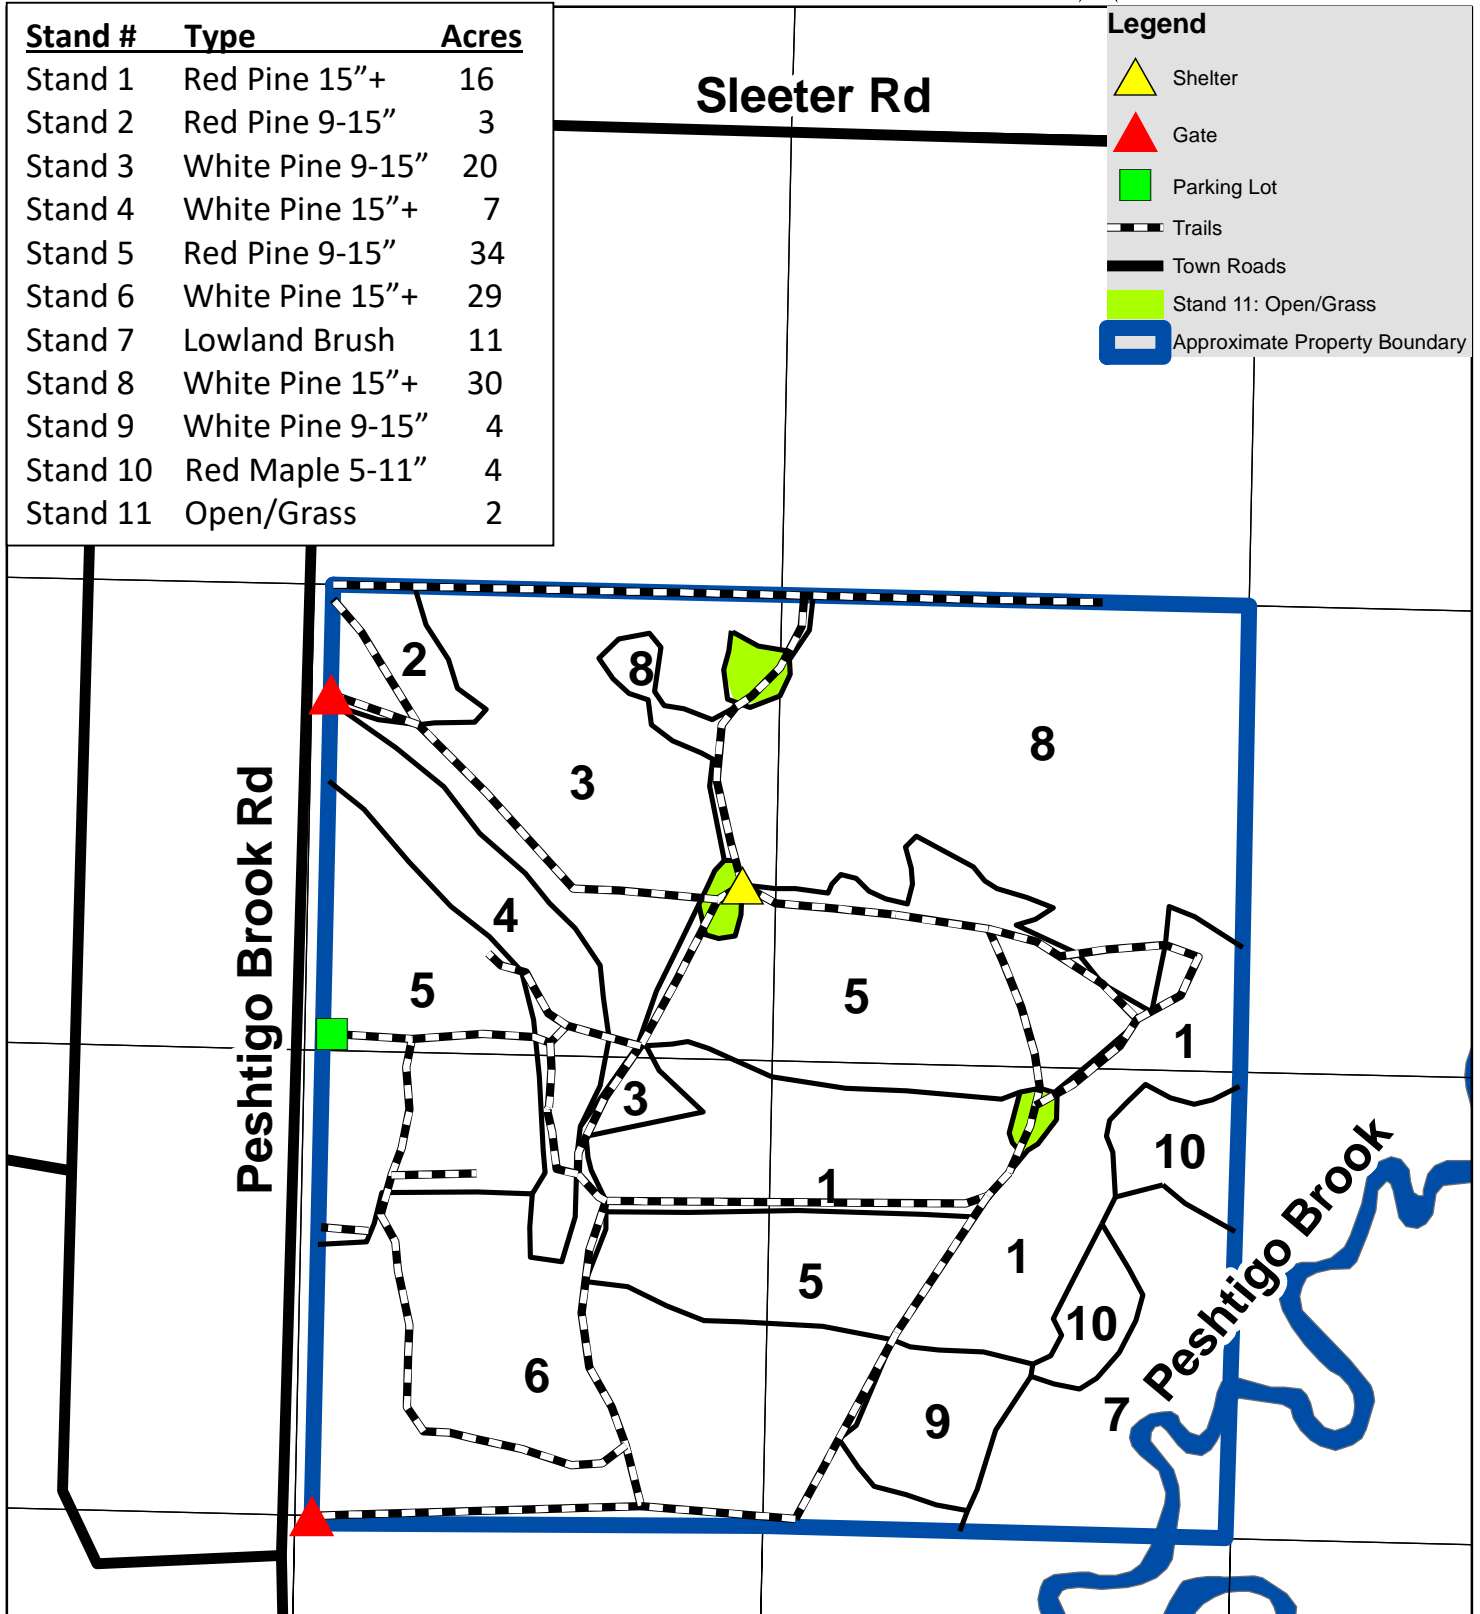

Suring School Forest Stand Map

SWNE, SENW, NESW, NWSE Sec 31 T30N R18E

Town of Bagley, Oconto County

DNR Forester: Steve Kaufman 920-360-1290

Scale: 1:6,500

Mapped by: Steve Kaufman 04/22/23

* Note: This map is not a survey of the actual boundary of any property this map depicts