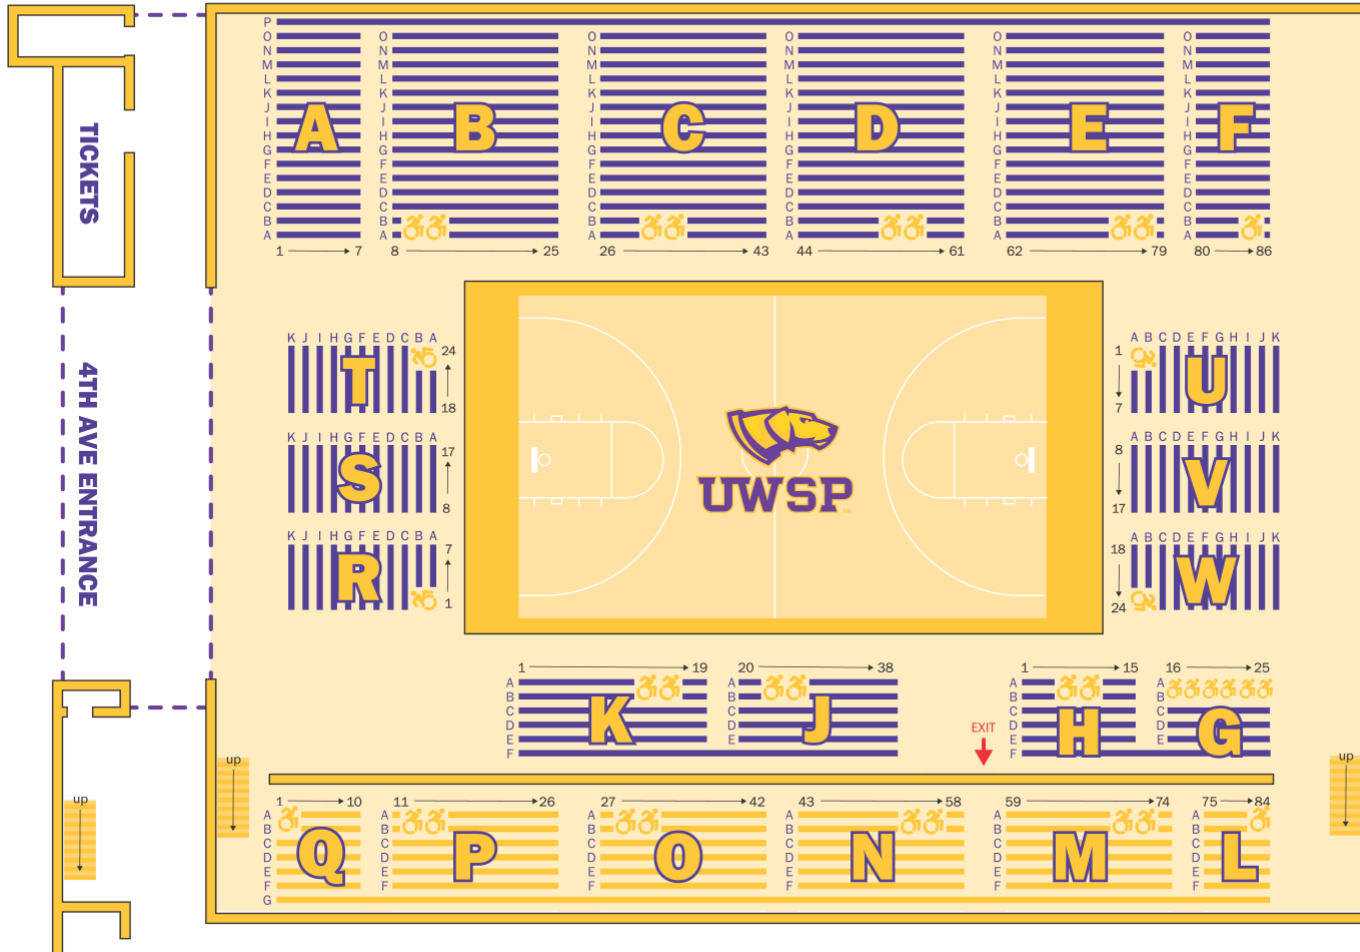

Willet Arena

Location

1000 Minnesota Avenue
Stevens Point, WI 54481

Willet Ice Arena has a seating capacity of 1,802 seats and is home to the UWSP Pointer Men's Hockey Team

WILLETT ARENA

Quandt Fieldhouse

2050 4th Ave
Stevens Point, WI 54481

QUANDT FIELDHOUSE

Jenkins Theatre

1800 Portage Street
Stevens Point, WI 54481

Jenkins Theatre is a 372 seat traditional proscenium stage.

It is home to countless performances put on by the Department of Theatre and Dance.

Michelsen Concert Hall

1800 Portage Street
Stevens Point, WI 54481

Michelsen Hall has a seating capacity of 349 and is host to nearly 200 music events each year.