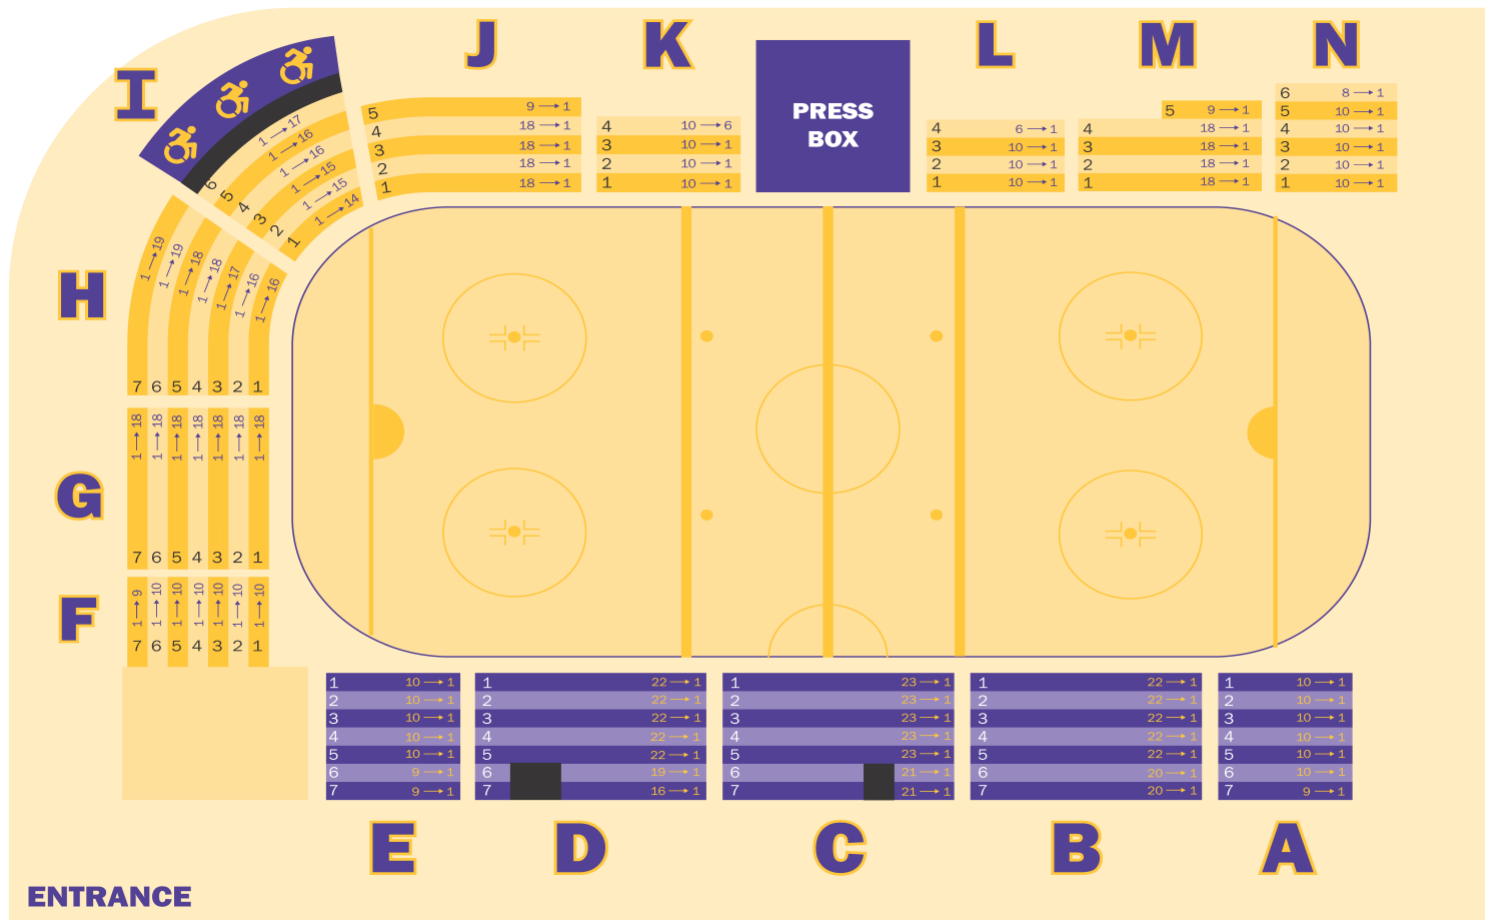

Willet Arena

Location

1000 Minnesota Avenue
Stevens Point, WI 54481

Willet Ice Arena has a seating capacity of 1,802 seats and is home to the UWSP Pointer Men's Hockey Team

WILLETT ARENA

Quandt Fieldhouse

2050 4th Ave
Stevens Point, WI 54481

QUANDT FIELDHOUSE

Jenkins Theatre

1800 Portage Street
Stevens Point, WI 54481

Jenkins Theatre is a 372 seat traditional proscenium stage.

It is home to countless performances put on by the Department of Theatre and Dance.

Michelsen Concert Hall

1800 Portage Street
Stevens Point, WI 54481

Michelsen Hall has a seating capacity of 349 and is host to nearly 200 music events each year.