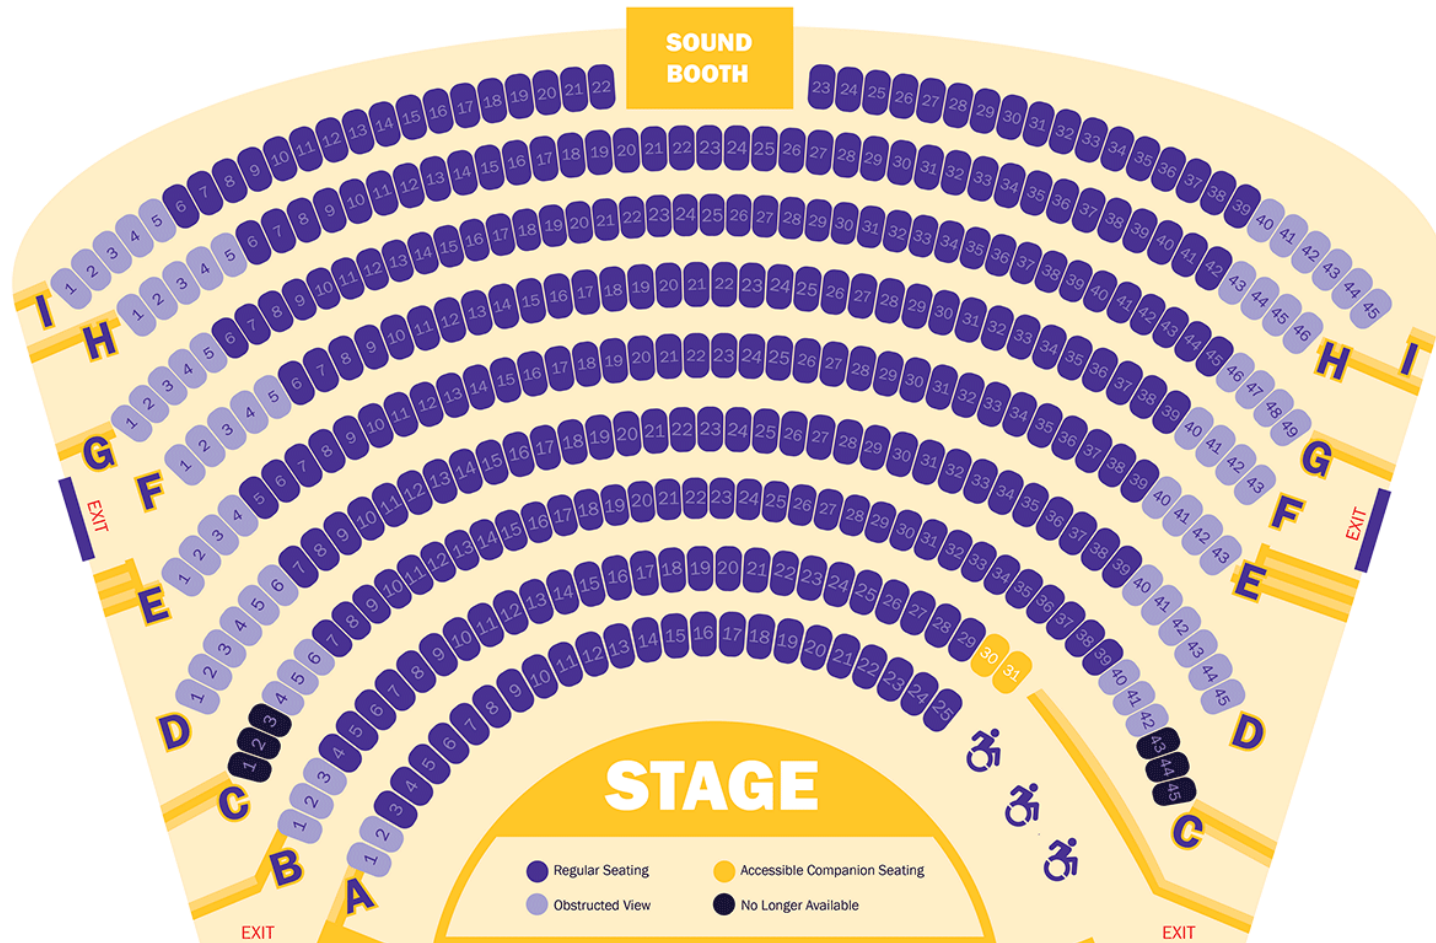

Willet Arena

Location

1000 Minnesota Avenue
Stevens Point, WI 54481

Willet Ice Arena has a seating capacity of 1,802 seats and is home to the UWSP Pointer Men's Hockey Team

WILLETT ARENA

Quandt Fieldhouse

2050 4th Ave
Stevens Point, WI 54481

QUANDT FIELDHOUSE

Jenkins Theatre

1800 Portage Street
Stevens Point, WI 54481

Jenkins Theatre is a 372 seat traditional proscenium stage.

It is home to countless performances put on by the Department of Theatre and Dance.

Michelsen Concert Hall

1800 Portage Street
Stevens Point, WI 54481

Michelsen Hall has a seating capacity of 349 and is host to nearly 200 music events each year.