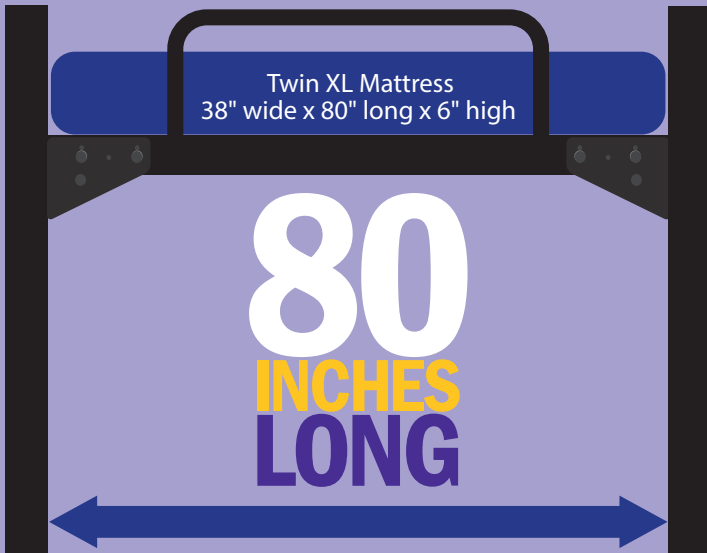

60
INCHES
TALL

2⁵/₈
INCH
BED LOFT
INTERVALS

Twin XL Mattress
38" wide x 80" long x 6" high

80
INCHES
LONG

86 INCHES **EXTERNAL**