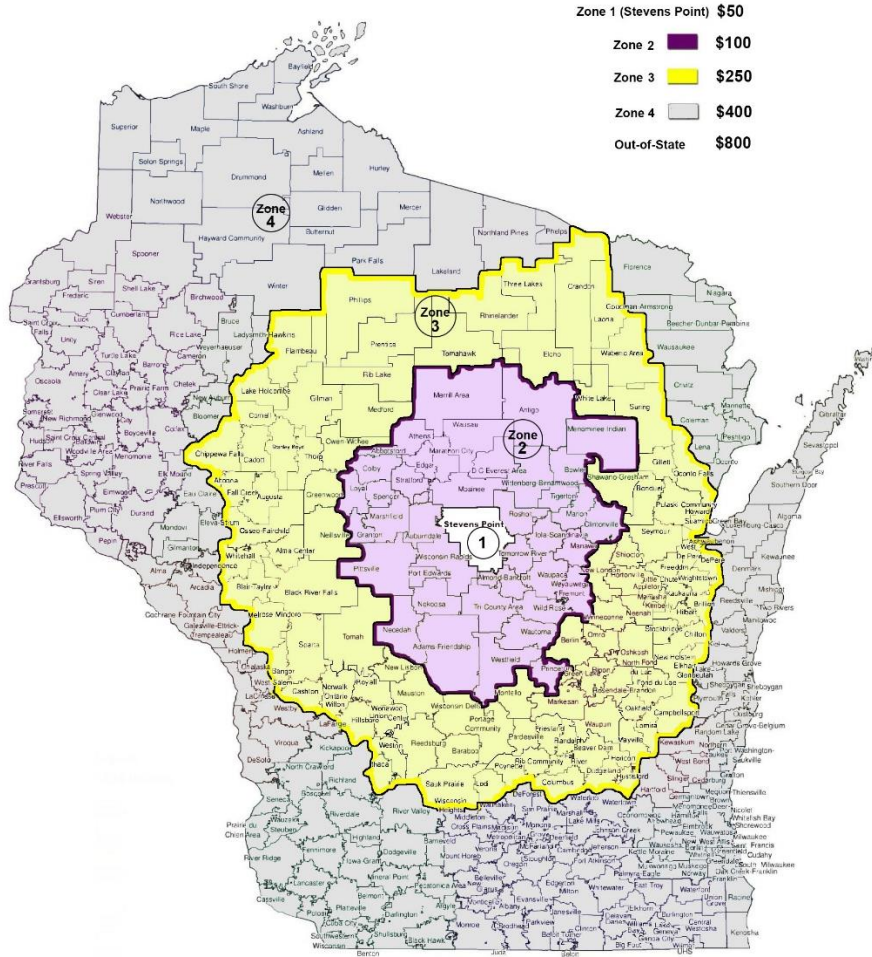

Districts Listed by UWSP Service Areas

Wisconsin School Districts SoE Fee Zones

Zone 1 (Stevens Point) = \$50

Pacelli Catholic Schools

Stevens Point Area Public Schools

Zone 2 = \$100 (Purple Zone)

Abbotsford	Loyal	Rosholt
Adams-Friendship Area	Manawa	Spencer
Almond-Bancroft	Marathon City	Stratford
Antigo Unified	Marion	Tigerton
Athens	Marshfield Unified	Tomorrow River
Auburndale	Menominee Indian	Tri-County Area
Bowler	Merrill Area	Waupaca
Clintonville	Mosinee	Wausau
Colby	Necedah Area	Wautoma Area
DC Everest	Nekoosa	Westfield
Edgar	Pittsville	
Granton Area	Port Edwards	
Iola-Scandinavia	Princeton	

Zone 3 = \$250 (Yellow Zone)

Alma Center	Hillsboro	Portage Community
Altoona	Horicon	Poynette
Appleton Area	Hortonville Area	Prentice
Ashwaubenon	Howard-Suamico	Pulaski Community
Augusta	Hustisford	Randolph
Bangor	Ithaca	Reedsburg
Baraboo	Kaukauna Area	Rhineland
Beaver Dam Unified	Kimberly Area	Rib Lake
Berlin Area	Ladysmith-Hawkins	Rio Community
Black River Falls	Lake Holcombe	Ripon Area
Blair-Taylor	Laona	Rosendale-Brandon
Bonduel	Little Chute Area	Royal
Brillion	Lodi	Sauk Prairie
Cadott Community	Lomira	Seymour Community
Cambria-Friesland	Markesan	Shawano
Campbellsport	Mauston	Shiocton
Cashton	Mayville	Sparta Area
Chilton	Medford Area	Stanley-Boyd Area
Chippewa Falls Area Unified	Melrose-Mindoro	Stockbridge
Columbus	Menasha Joint	Suring
Cornell	Montello	Thorp
Crandon	Neenah Joint	Three Lakes
De Pere	Neillsville	Tomah Area
Dodgeland	New Holstein	Tomahawk
Elcho	New Lisbon	Wabeno Area
Fall Creek	New London	Waupun
Fall River	North Fond du Lac	West De Pere
Flambeau	Norwalk-Ontario-Wilton	Weston
Fond du Lac	Oakfield	White Lake
Freedom Area	Oconto Falls	Whitehall
Gillett	Omro	Winneconne Community
Gilman	Oshkosh Area	Wisconsin Dells
Green Lake	Osseo-Fairchild	Wonewoc-Union Center
Greenwood	Owen-Withee	Wrightstown Community
Gresham	Pardeeville	
Hilbert	Phillips	