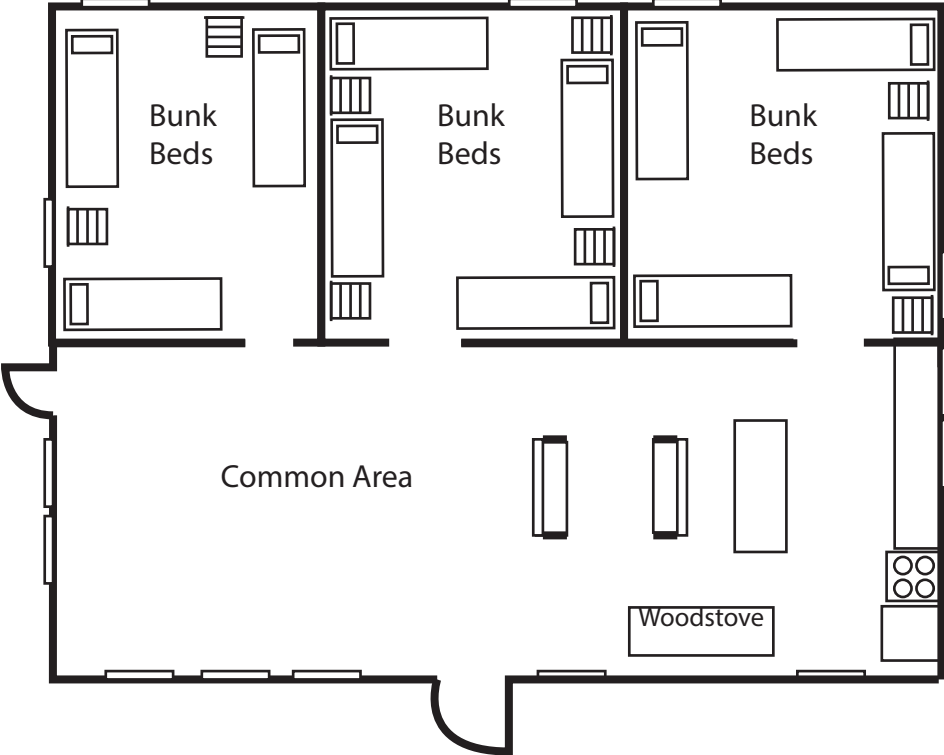

### Anderson Lodge Layout

Anderson Lodge has a refrigerator, stove, counters and an island for food prep. It also has a large screen television and wifi. The common area has couches, tables and chairs. There is a woodstove for heat in the common area and baseboard heat in the sleeping rooms. Wood is stacked indoors and there is additional wood in a lean-to on the side of the building.