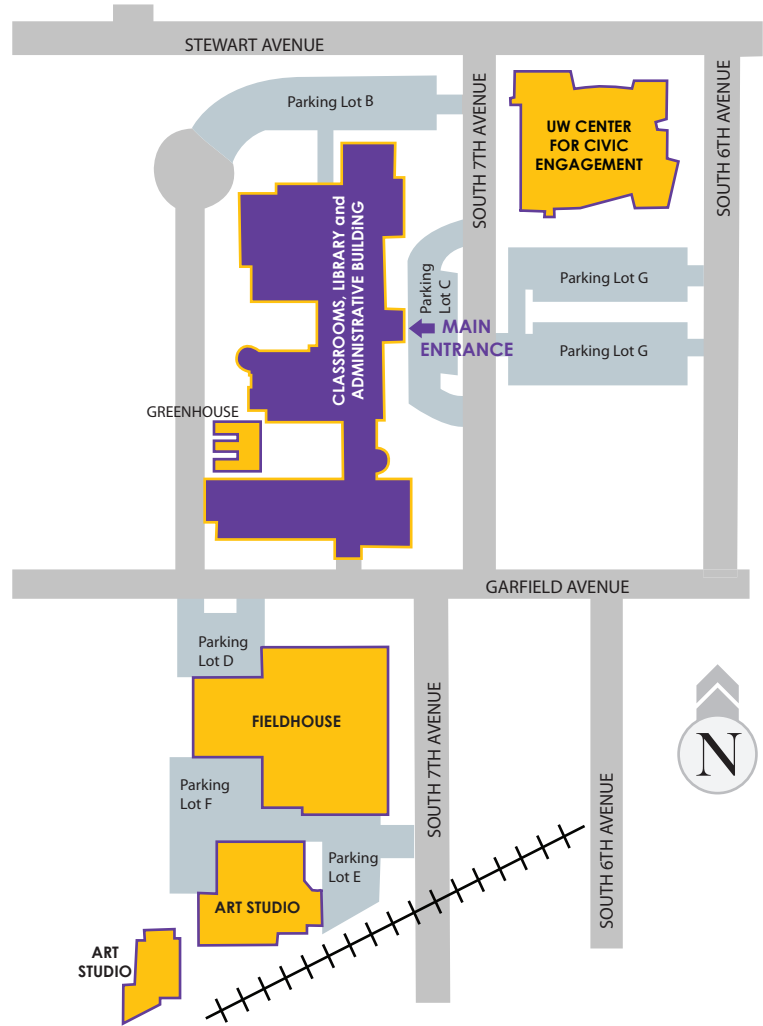

Wausau Campus Map

Lot B, F, D

Faculty and Staff only

Lot C

Visitor only parking. Free permits obtained from Student Affairs

Lot E, G

Paid permit parking for commuter student and faculty/staff only. Monday to Friday 8 a.m. to 5 p.m.

MAIN BUILDING

- Academic Classrooms, All floors
- Academic Support Center, Lower Level
- Auditorium, 1st floor
- Food Pantry, 1st floor
- Concourse, 1st floor
- Courtyard, 1st floor
- Dining, 1st floor
- Distance Educations, 2nd floor
- DUO, 2nd floor
- Faculty Offices, 3rd floor
- Lecture Hall, 2nd floor
- Library, 2nd floor
- Planetarium, 1st floor
- SGA offices, 1st floor
- Solution Center, 1st floor
- Student Union, 1st floor
- Social Work, Lower Level