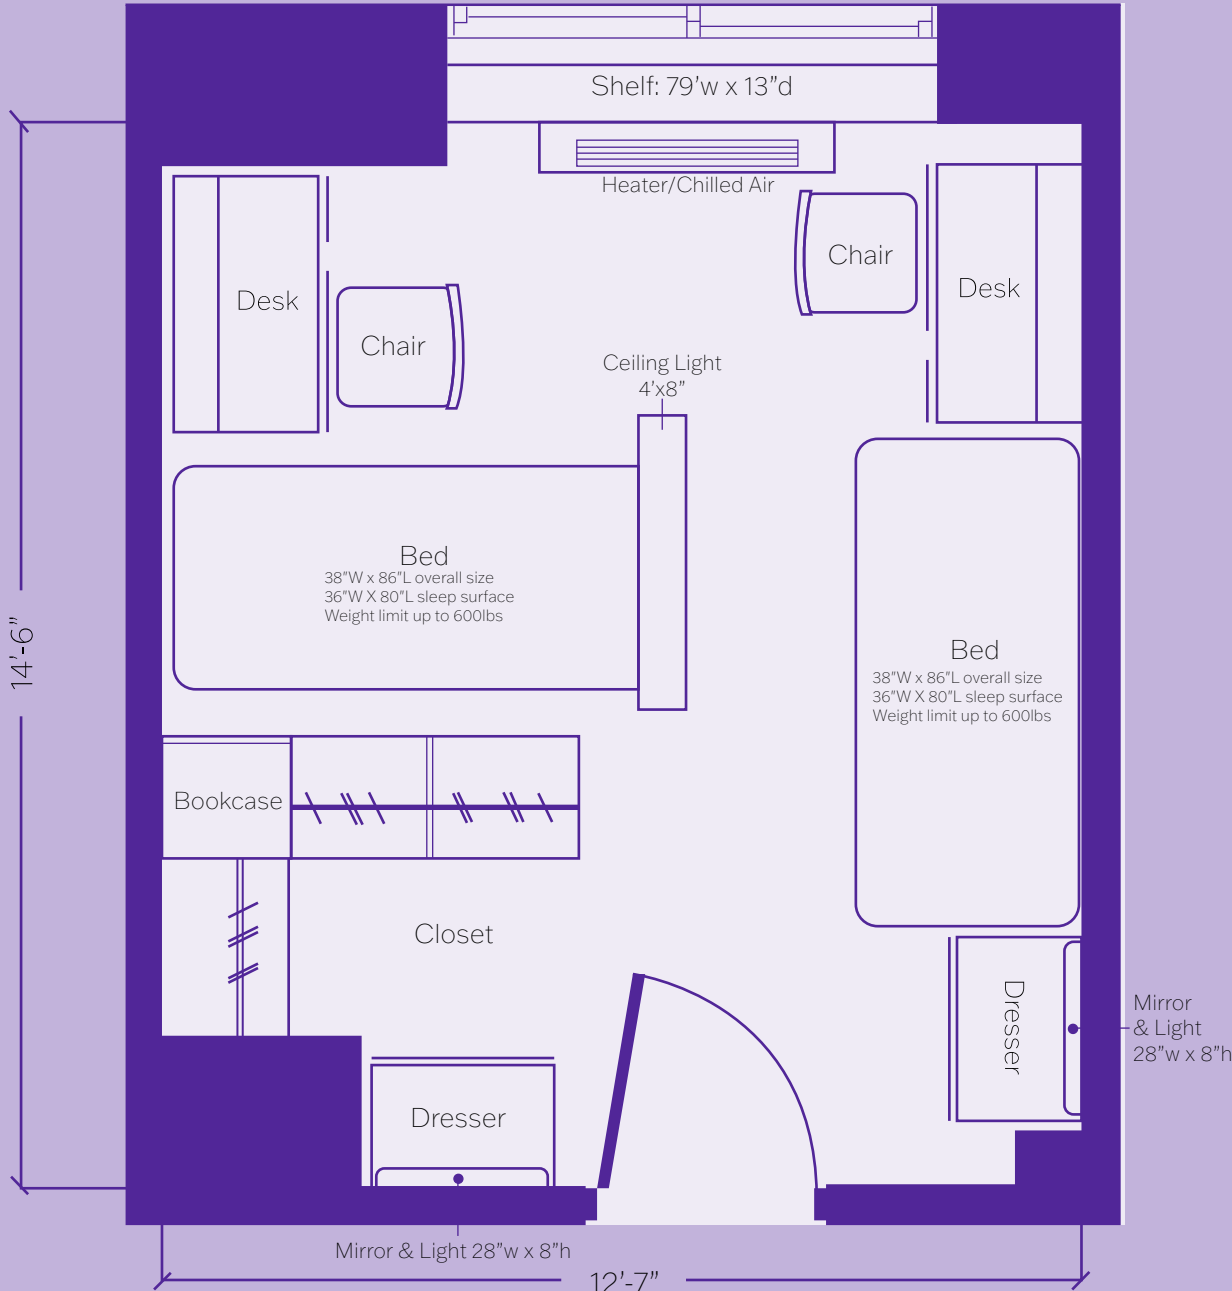

## ABOUT BALDWIN HALL

Baldwin Hall is a traditional-style residence hall that is located near the **DeBot Dining Center** as well as the businesses on Division Street. Baldwin Hall is within walking distance of **Marshfield Clinic Health System Champions Hall** and student parking lot P. Students are housed in a "scattered" room configuration; with restroom facilities available on each floor (restrooms are single-sexed).

### Send Mail to Baldwin

Student's name  
Rm# Baldwin Hall  
425 Isadore Street  
Stevens Point, WI 54481

Gender Inclusive Bathroom

Elevator

Great Campus Location

## ROOM DIMENSIONS AND FURNISHINGS

Double room occupancy with the provided furnishings:

- 2 beds (frame with a twin extra-long mattress)
- 2 desks with attached bookcase/hutch (desk lamp included)
- 2 desk chairs
- 2 dressers
- 2 closets
- 2 wastebaskets
- 2 mirrors

### Basement features:

- Full laundry (free!)
- Study Lounge
- Computer lab
- Recreation/lounge area
- Full kitchen
- Gender inclusive bathroom