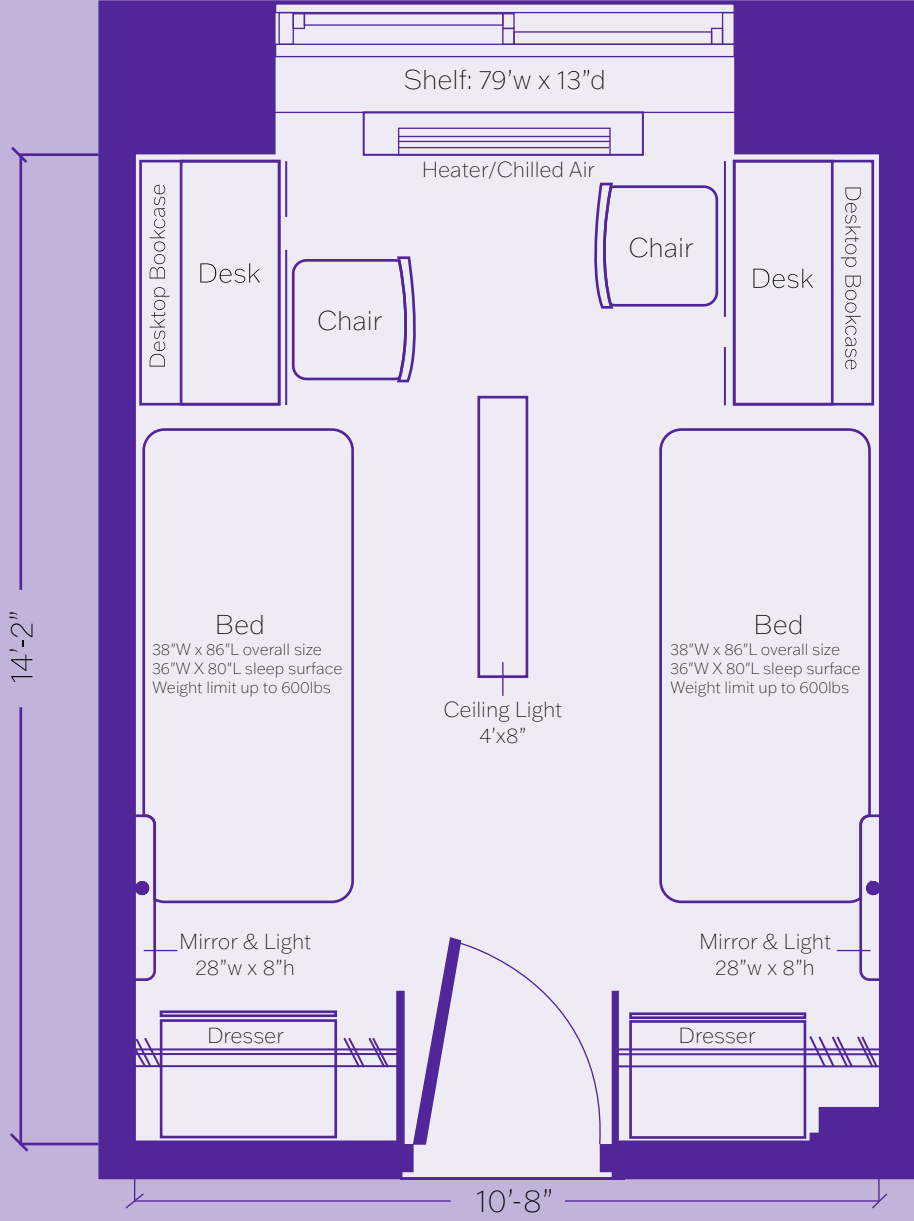

## ABOUT BALDWIN HALL

Baldwin Hall is a traditional-style residence hall that is located near the **DeBot Dining Center** as well as the businesses on Division Street. Baldwin Hall is within walking distance of **Marshfield Clinic Health System Champions Hall** and student parking lot P. Students are housed in a "scattered" room configuration; with restroom facilities available on each floor (restrooms are single-sexed).

### Send Mail to Baldwin

Student's name  
Rm# Baldwin Hall  
425 Isadore Street  
Stevens Point, WI 54481

Gender Inclusive Bathroom

Elevator

Great Campus Location

## ROOM DIMENSIONS AND FURNISHINGS

Double room occupancy with the provided furnishings:

- 2 beds (frame with a twin extra-long mattress)
- 2 desks with attached bookcase/hutch (desk lamp included)
- 2 desk chairs
- 2 dressers
- 2 closets
- 2 wastebaskets
- 2 mirrors

### Basement features:

- Full laundry (free!)
- Study Lounge
- Computer lab
- Recreation/lounge area
- Full kitchen
- Gender inclusive bathroom