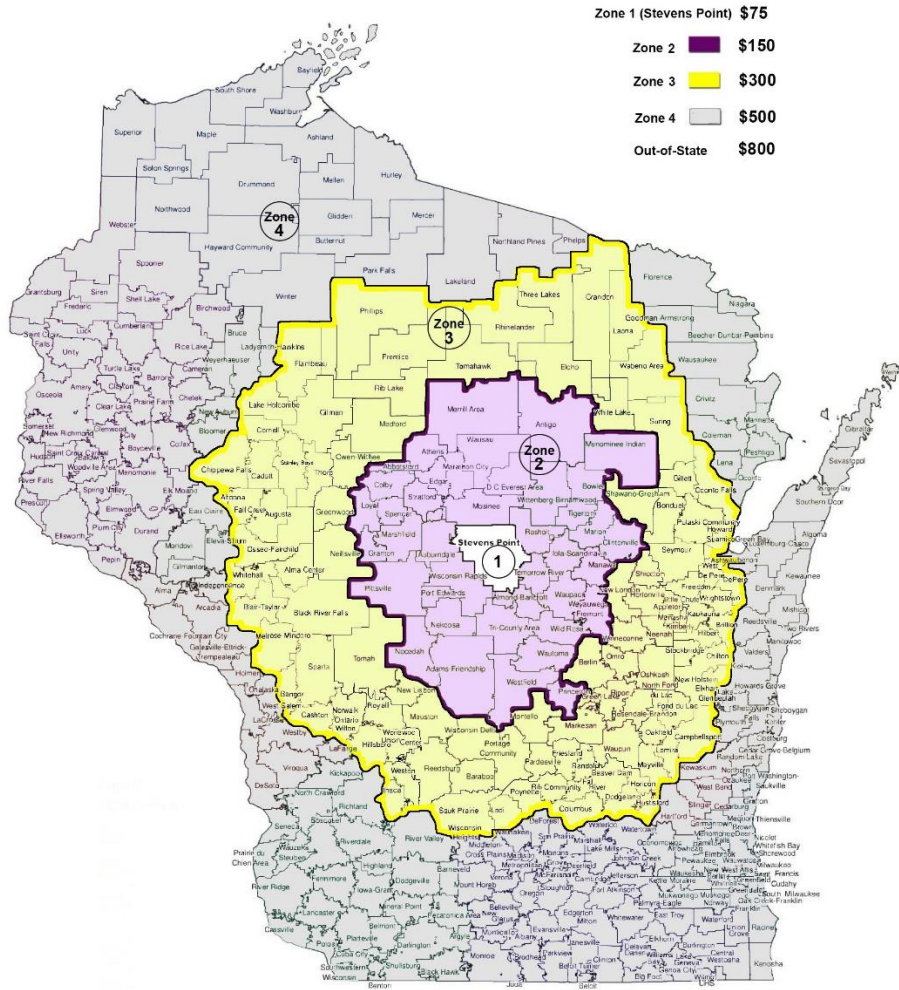

Districts Listed by UWSP Service Areas

Wisconsin School Districts SoE Fee Zones

Zone 1 (Stevens Point) = \$75

Pacelli Catholic Schools

Stevens Point Area Public Schools

Zone 2 = \$150 (Purple Zone)

Abbotsford	Loyal	Rosholt
Adams-Friendship Area	Manawa	Spencer
Almond-Bancroft	Marathon City	Stratford
Antigo Unified	Marion	Tigerton
Athens	Marshfield Unified	Tomorrow River
Auburndale	Menominee Indian	Tri-County Area
Bowler	Merrill Area	Waupaca
Clintonville	Mosinee	Wausau
Colby	Necedah Area	Wautoma Area
DC Everest	Nekoosa	Westfield
Edgar	Pittsville	
Granton Area	Port Edwards	
Iola-Scandinavia	Princeton	

Zone 3 = \$300 (Yellow Zone)

Alma Center	Hillsboro	Portage Community
Altoona	Horicon	Poynette
Appleton Area	Hortonville Area	Prentice
Ashwaubenon	Howard-Suamico	Pulaski Community
Augusta	Hustisford	Randolph
Bangor	Ithaca	Reedsburg
Baraboo	Kaukauna Area	Rhineland
Beaver Dam Unified	Kimberly Area	Rib Lake
Berlin Area	Ladysmith-Hawkins	Rio Community
Black River Falls	Lake Holcombe	Ripon Area
Blair-Taylor	Laona	Rosendale-Brandon
Bonduel	Little Chute Area	Royal
Brillion	Lodi	Sauk Prairie
Cadott Community	Lomira	Seymour Community
Cambria-Friesland	Markesan	Shawano
Campbellsport	Mauston	Shiocton
Cashton	Mayville	Sparta Area
Chilton	Medford Area	Stanley-Boyd Area
Chippewa Falls Area Unified	Melrose-Mindoro	Stockbridge
Columbus	Menasha Joint	Suring
Cornell	Montello	Thorp
Crandon	Neenah Joint	Three Lakes
De Pere	Neillsville	Tomah Area
Dodgeland	New Holstein	Tomahawk
Elcho	New Lisbon	Wabeno Area
Fall Creek	New London	Waupun
Fall River	North Fond du Lac	West De Pere
Flambeau	Norwalk-Ontario-Wilton	Weston
Fond du Lac	Oakfield	White Lake
Freedom Area	Oconto Falls	Whitehall
Gillett	Omro	Winneconne Community
Gilman	Oshkosh Area	Wisconsin Dells
Green Lake	Osseo-Fairchild	Wonewoc-Union Center
Greenwood	Owen-Withee	Wrightstown Community
Gresham	Pardeeville	
Hilbert	Phillips	

*Wisconsin school districts not listed above fall within Zone 4 (Grey Zone) and require a \$500 fee.