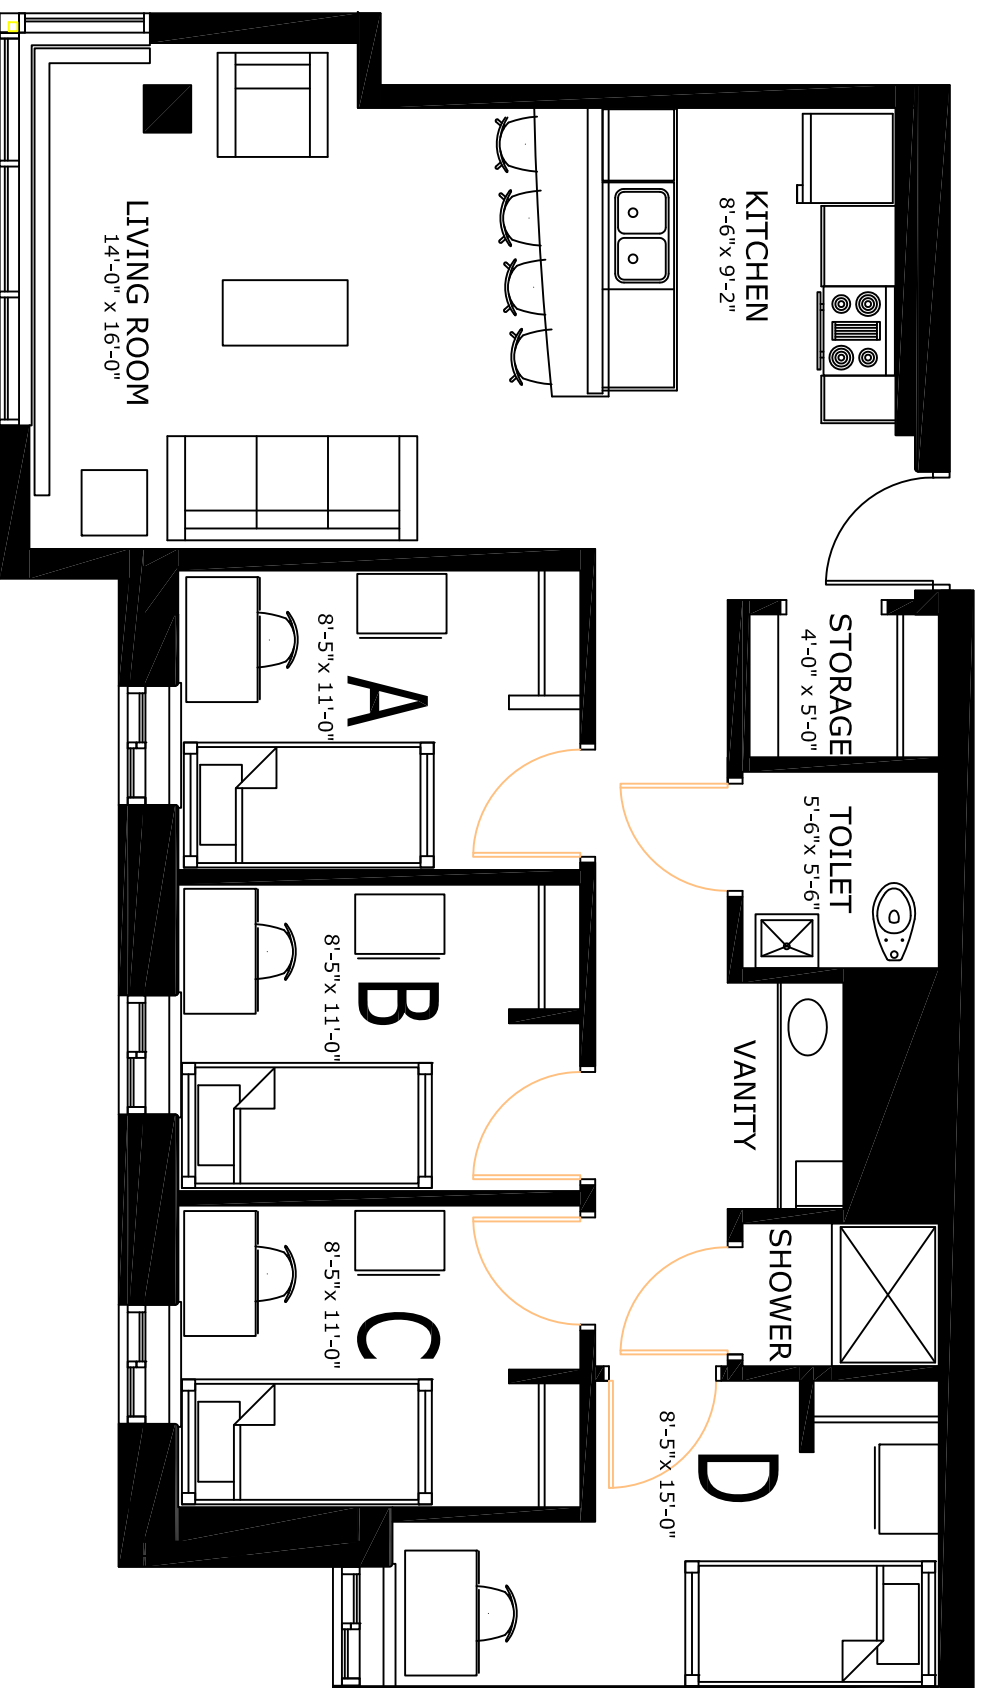

University of Wisconsin Stevens Point SUITES @ 201 RESERVE

UNIT TYPE G

Please Note: Dimensions are approximate and are not to be considered as exact measurements.

ROOMS:

W230, W330, W430, W530