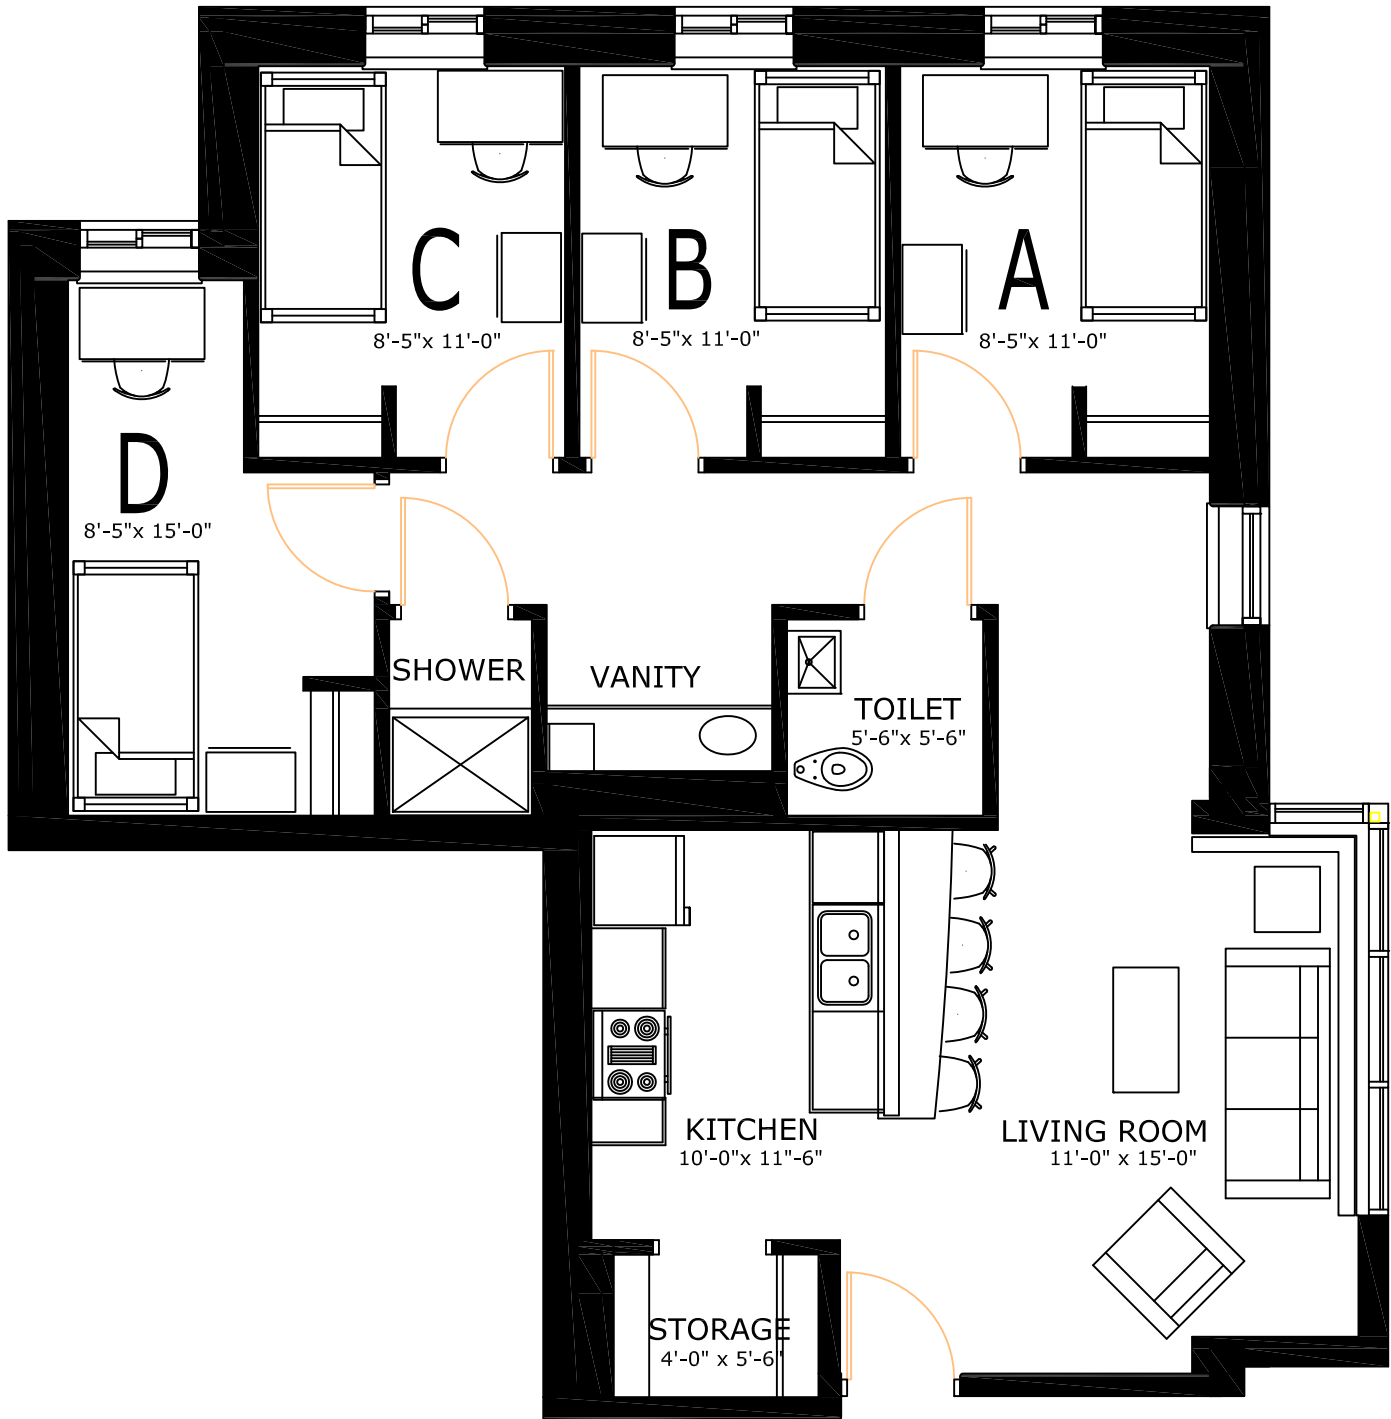

University of Wisconsin Stevens Point SUITES @ 201 RESERVE UNIT TYPE E

Please Note: Dimensions are approximate and are not to be considered as exact measurements.

ROOMS:

E141, E241, E341, E441, E541