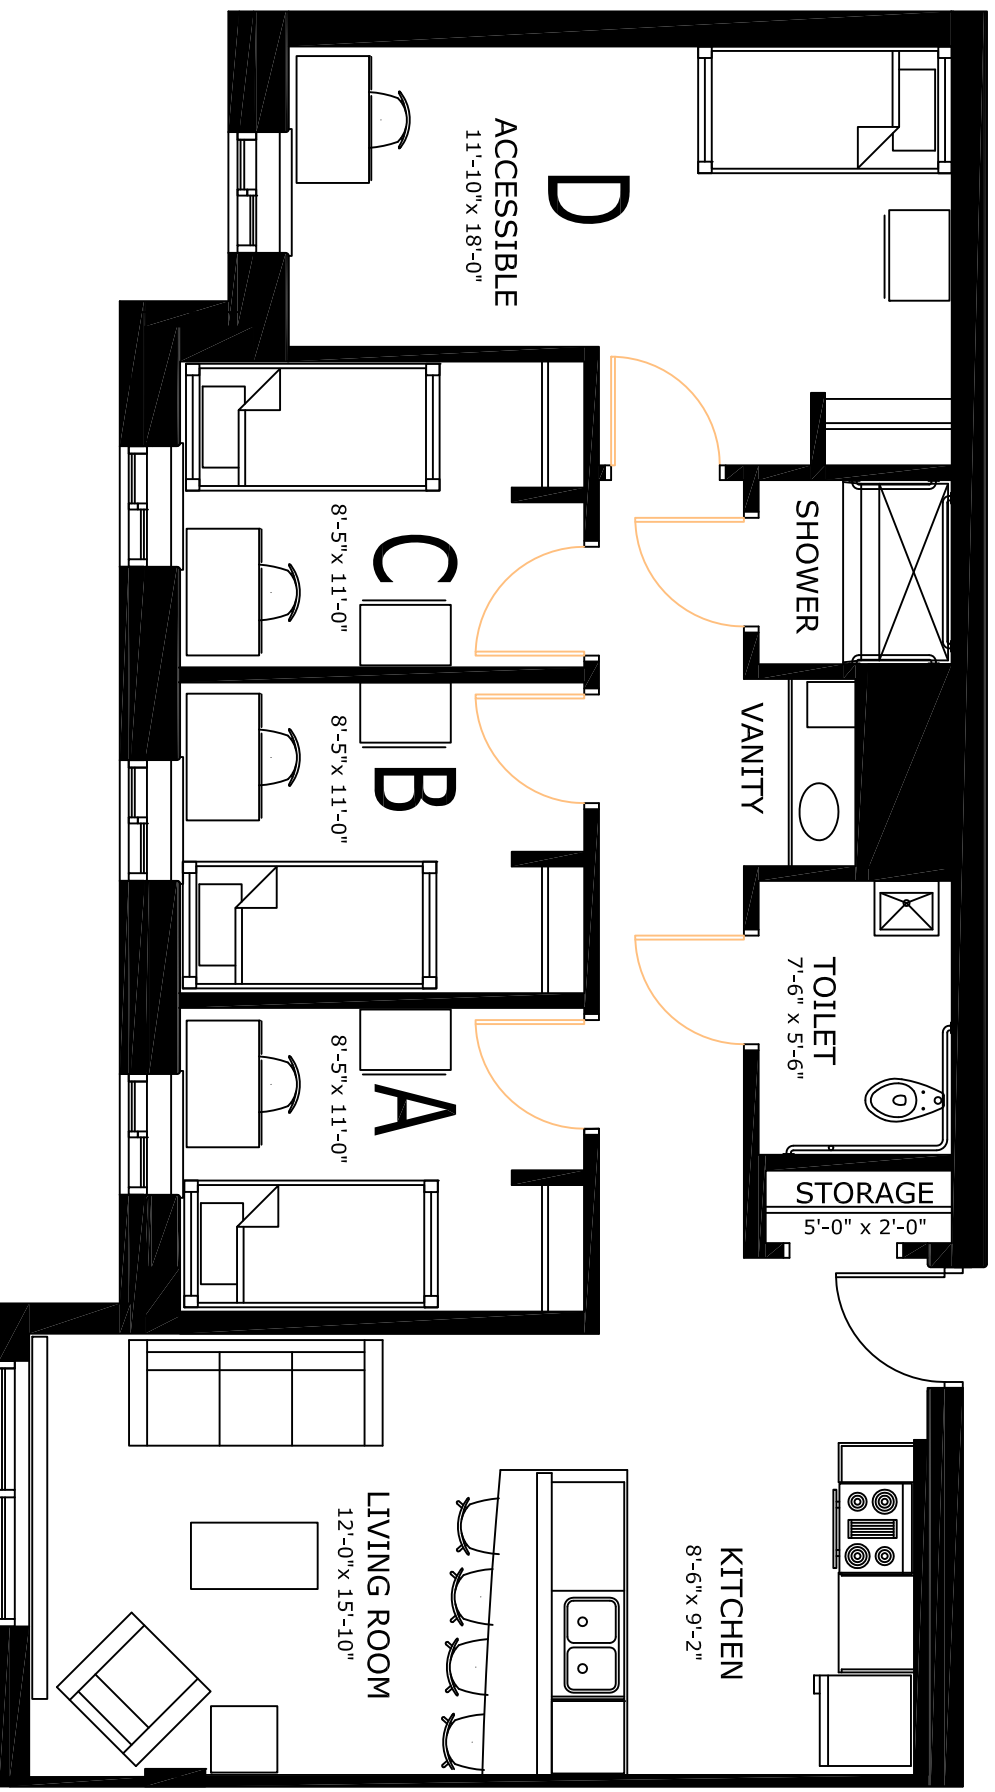

# University of Wisconsin Stevens Point SUITES @ 201 RESERVE UNIT TYPE D (ADA)

*Please Note: Dimensions are approximate and are not to be considered as exact measurements.*

## ROOMS:

E120, E220, E320, E420, E520