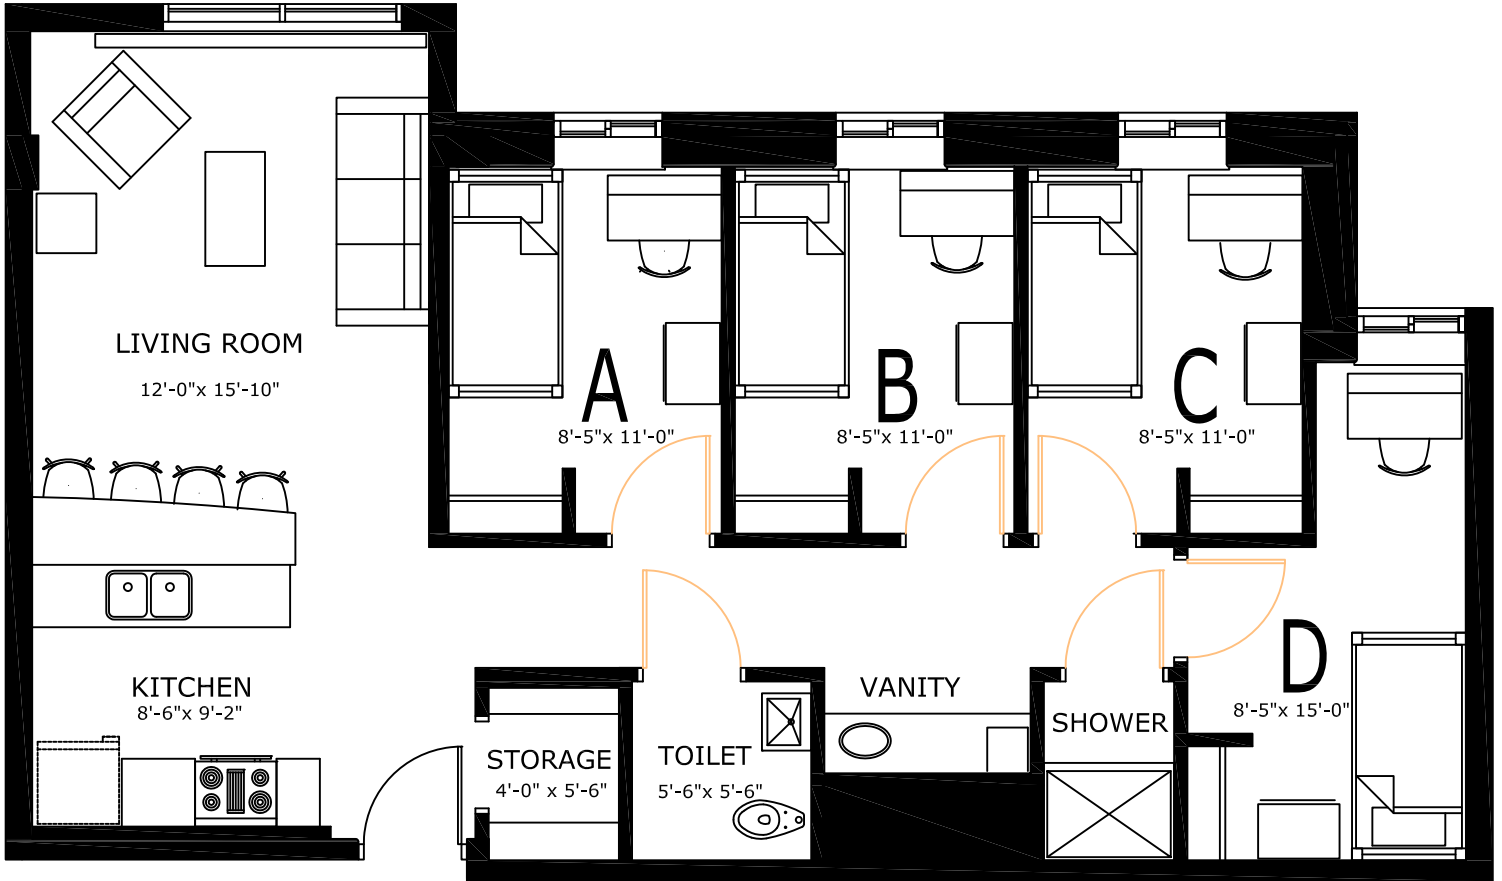

University of Wisconsin Stevens Point SUITES @ 201 RESERVE

UNIT TYPE B

Please Note: Dimensions are approximate and are not to be considered as exact measurements.

ROOMS:

E122, E123, E130, E131, E132, E133, E222, E223, E230,
E231, E232, E233, E322, E323, E330, E331, E332, E333,
E422, E423, E430, E431, E432, E433, E522, E523, E530,
E531, E532, E533

W220, W221, W222, W223, W320, W321, W322, W323,
W420, W421, W422, W423, W520, W521, W522, W523