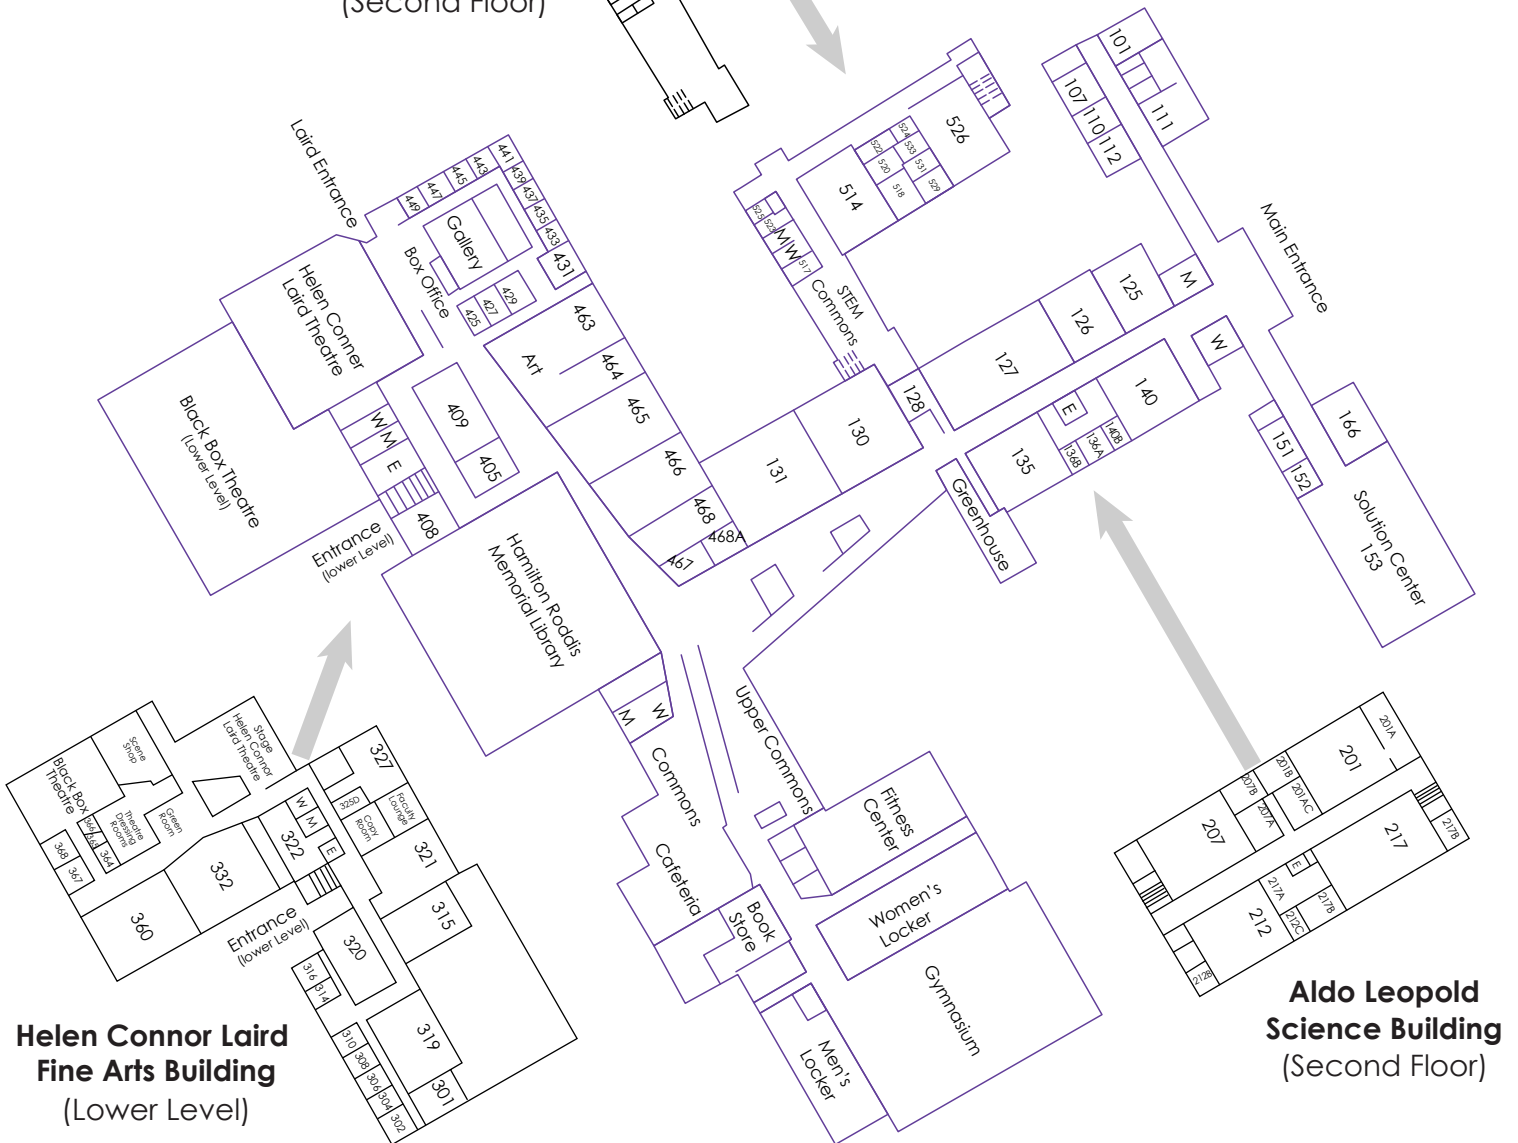

1. The Marauder Villas

Student Housing

2. Helen Connor Laird Fine Arts Building

Black Box Theatre, Gallery, Helen Connor Laird Theatre

3. Hamilton Roddis Memorial Library

4. The Connector

5. Physical Education Building

Commons, Cafeteria, Bookstore, Fitness Center, Gymnasium

6. Everett Roehl STEM Center

7. Aldo Leopold Science Building

8. W.W. Clark Administrative Building

9. A.G. Felker Student Center

Everett Roehl STEM Center
(Second Floor)

Helen Connor Laird Fine Arts Building
(Lower Level)

Aldo Leopold Science Building
(Second Floor)