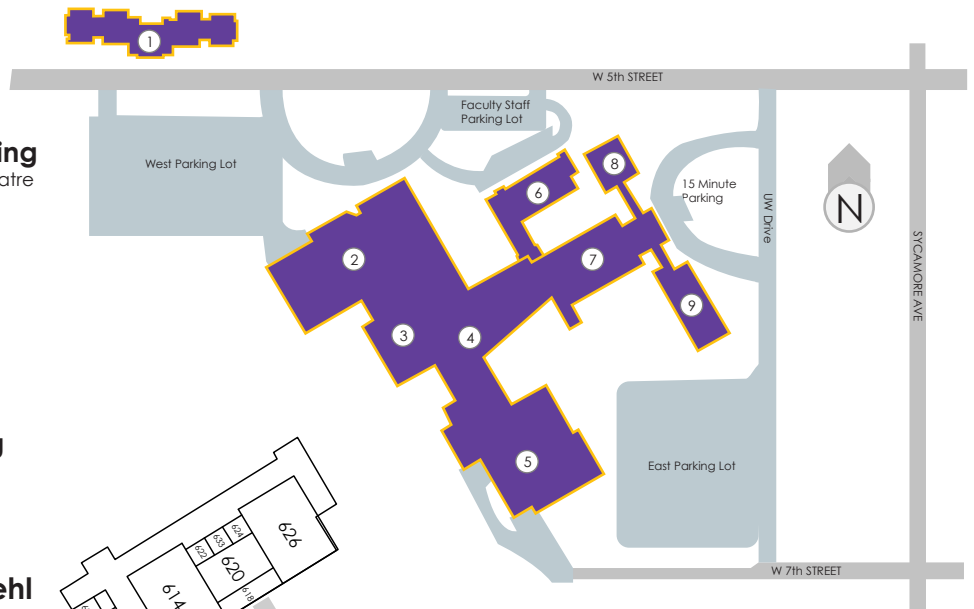

1. The Marauder Villas

Student Housing

2. Helen Connor Laird Fine Arts Building

Black Box Theatre, Gallery, Helen Connor Laird Theatre

3. Hamilton Roddis Memorial Library

4. The Connector

5. Physical Education Building

Commons, Cafeteria, Bookstore, Fitness Center, Gymnasium

6. Everett Roehl STEM Center

7. Aldo Leopold Science Building

8. W.W. Clark Administrative Building

9. A.G. Felker Student Center

Everett Roehl STEM Center
(Second Floor)

Helen Connor Laird Fine Arts Building
(Lower Level)

Aldo Leopold Science Building
(Second Floor)