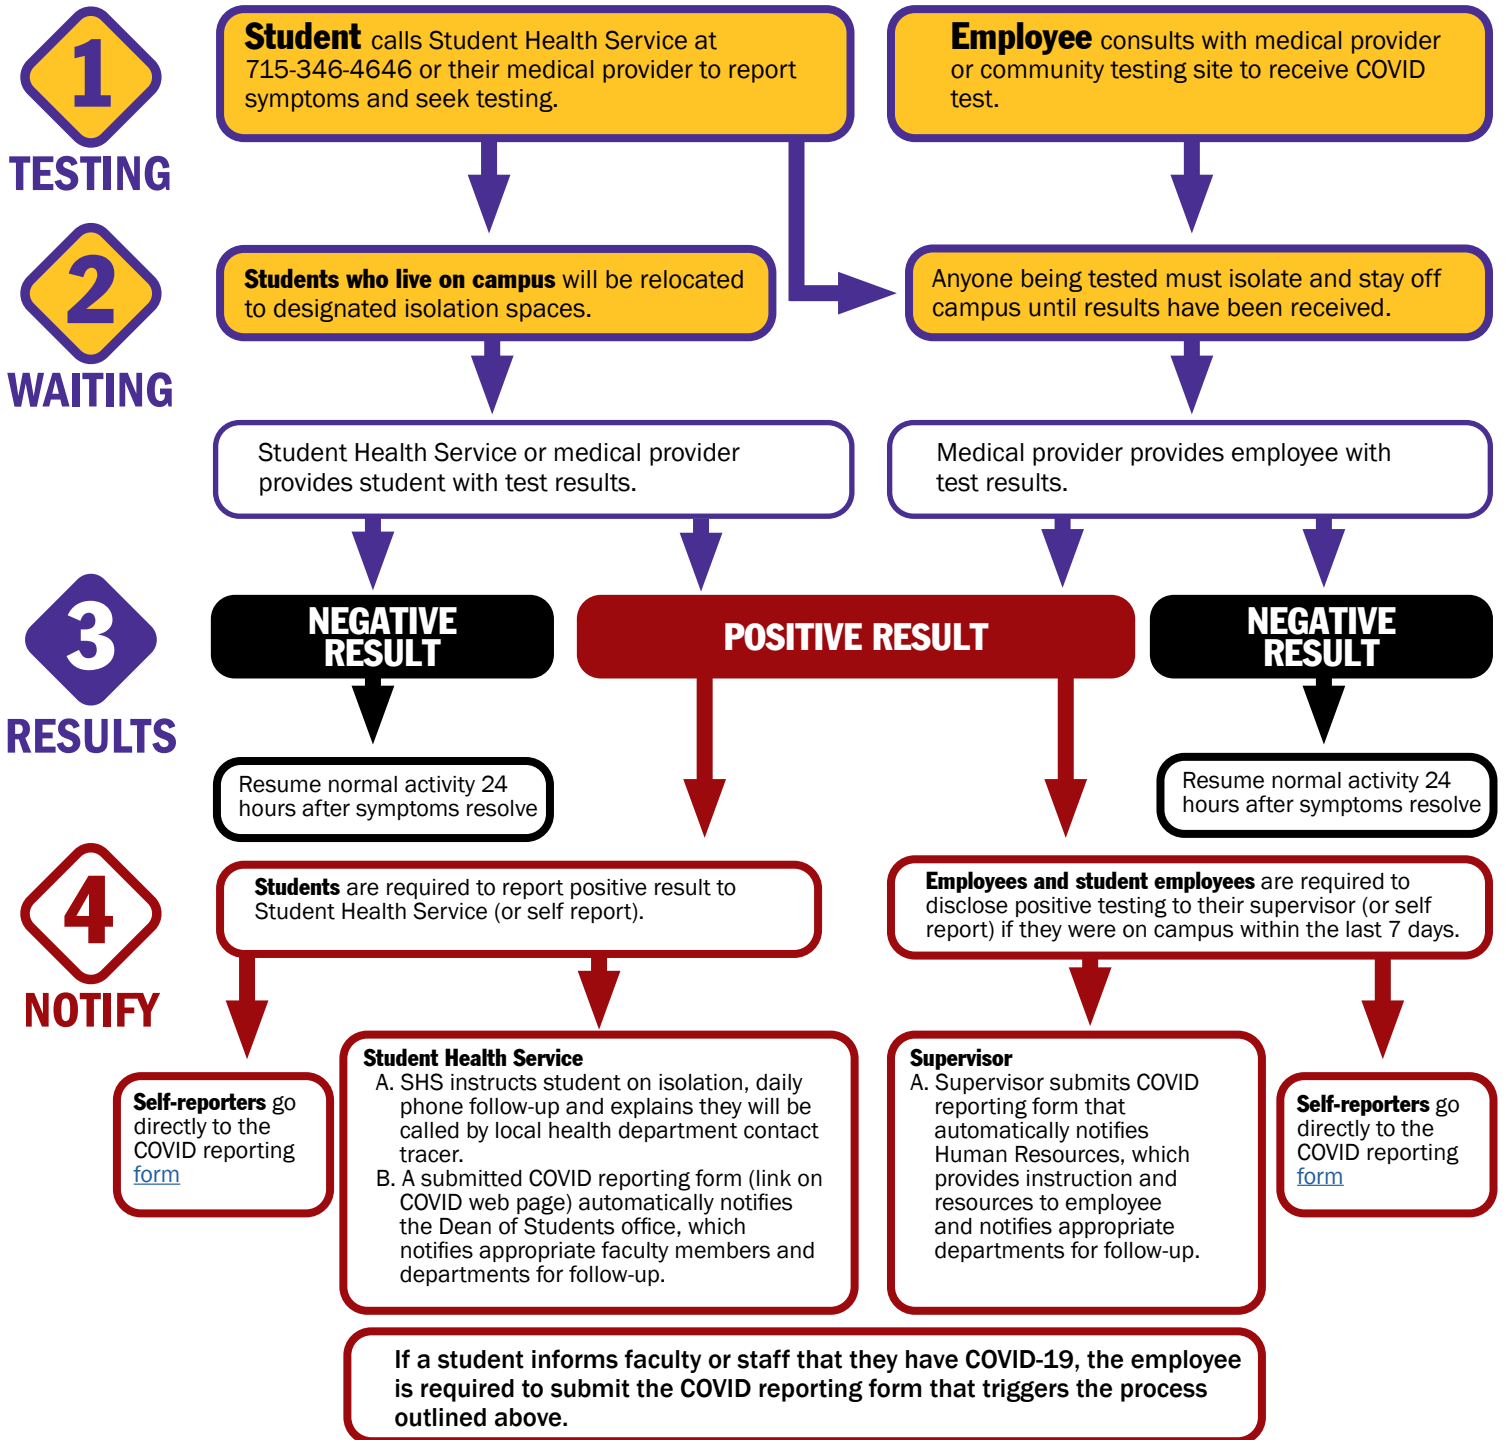

Communication flow for reporting positive incidence of COVID-19

For questions visit
www.uwsp.edu/coronavirus
 or call the hotline at
715-346-2619

University of Wisconsin
Stevens Point

STEVENS POINT • MARSHFIELD • WAUSAU