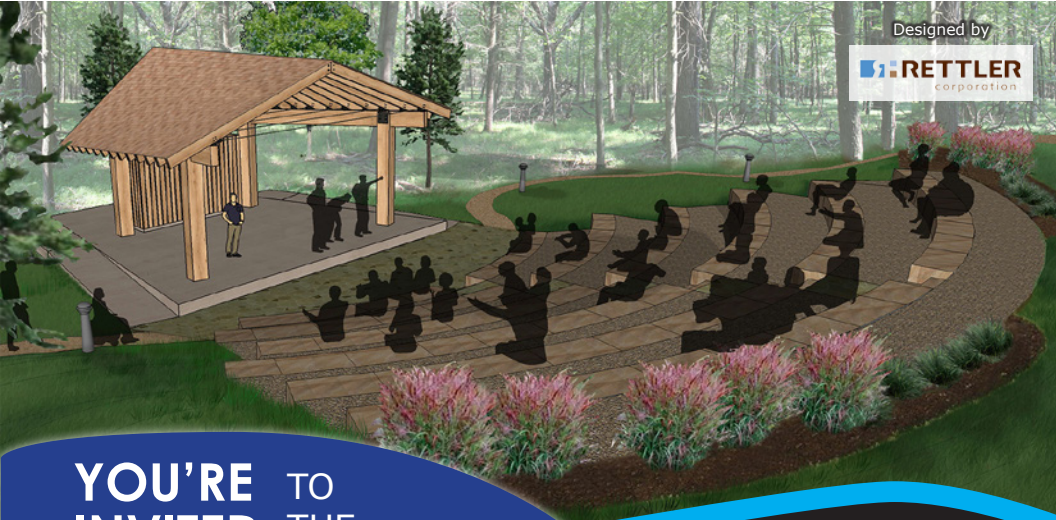

Designed by

**YOU'RE TO
INVITED THE**

Pankowski Friends Amphitheater Groundbreaking Ceremony

Friday, September 7th at 11:30 a.m.

Schmeeckle Reserve Visitor Center
2419 North Point Drive, Stevens Point

Join the Friends of Schmeeckle Reserve in celebrating the groundbreaking of our first capital improvement project. Funded entirely by donations, this unique outdoor gathering space is designed with sandstone seating for 200 and a timber-frame stage with a soaring roof. It is being built near the Schmeeckle Visitor Center, part of the UW-Stevens Point campus.

An on-site ceremony will begin at 11:30 a.m. followed by light refreshments. Over 80 donors have made this project a reality. Donations are still being accepted. For more information, visit www.uwsp.edu/schmeeckle and click on "Current Projects."