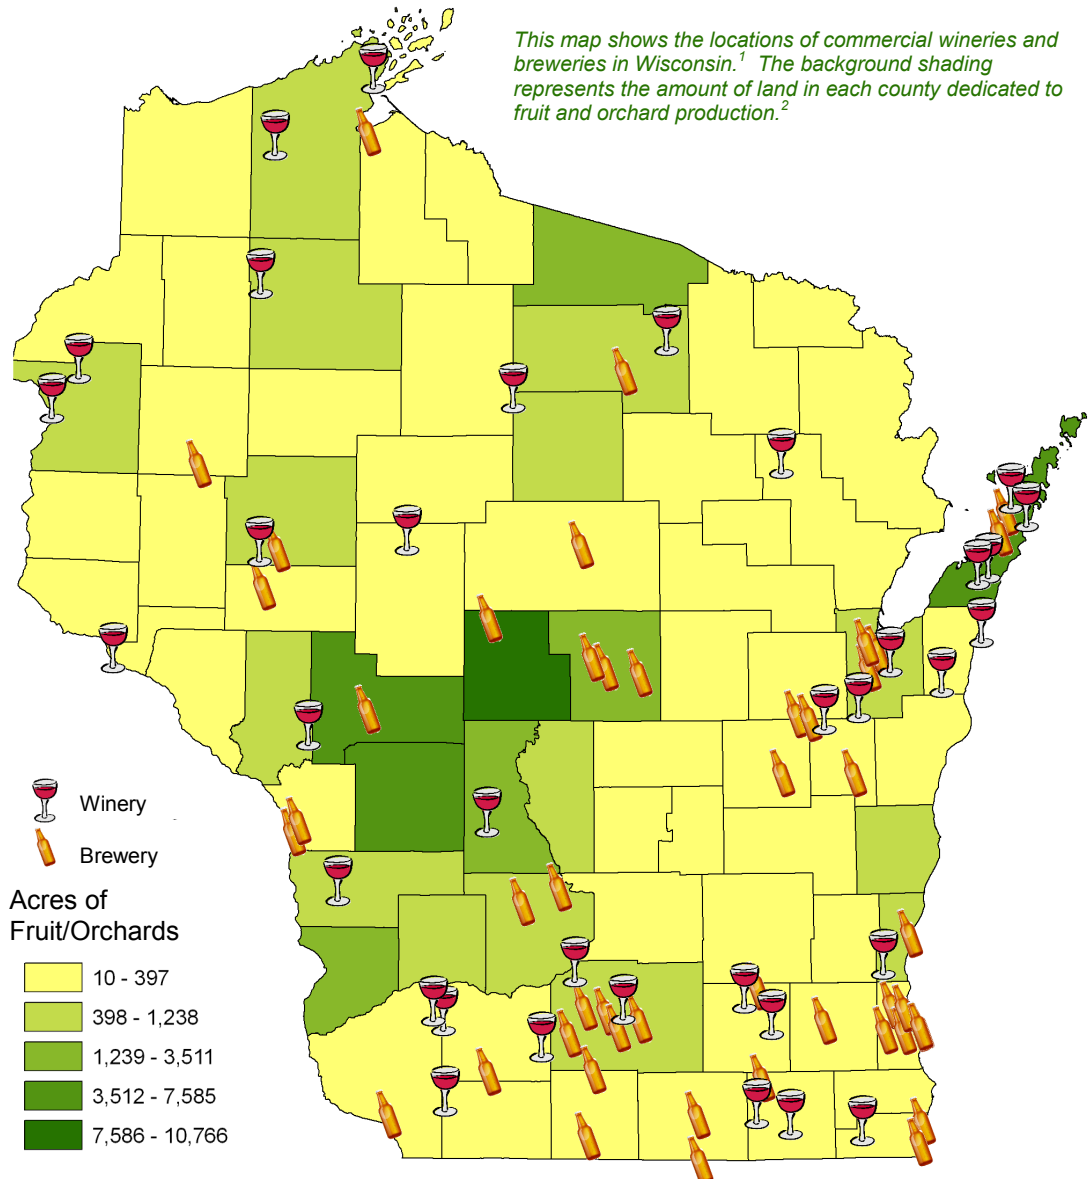

Wisconsin Wineries and Breweries

Map created by Dan McFarlane,
Center for Land Use Education, 2010.
¹ Wisconline. Attractions.
www.wisconline.com. Accessed May 2010.
² U.S. Department of Agriculture. 2007
Census of Agriculture.