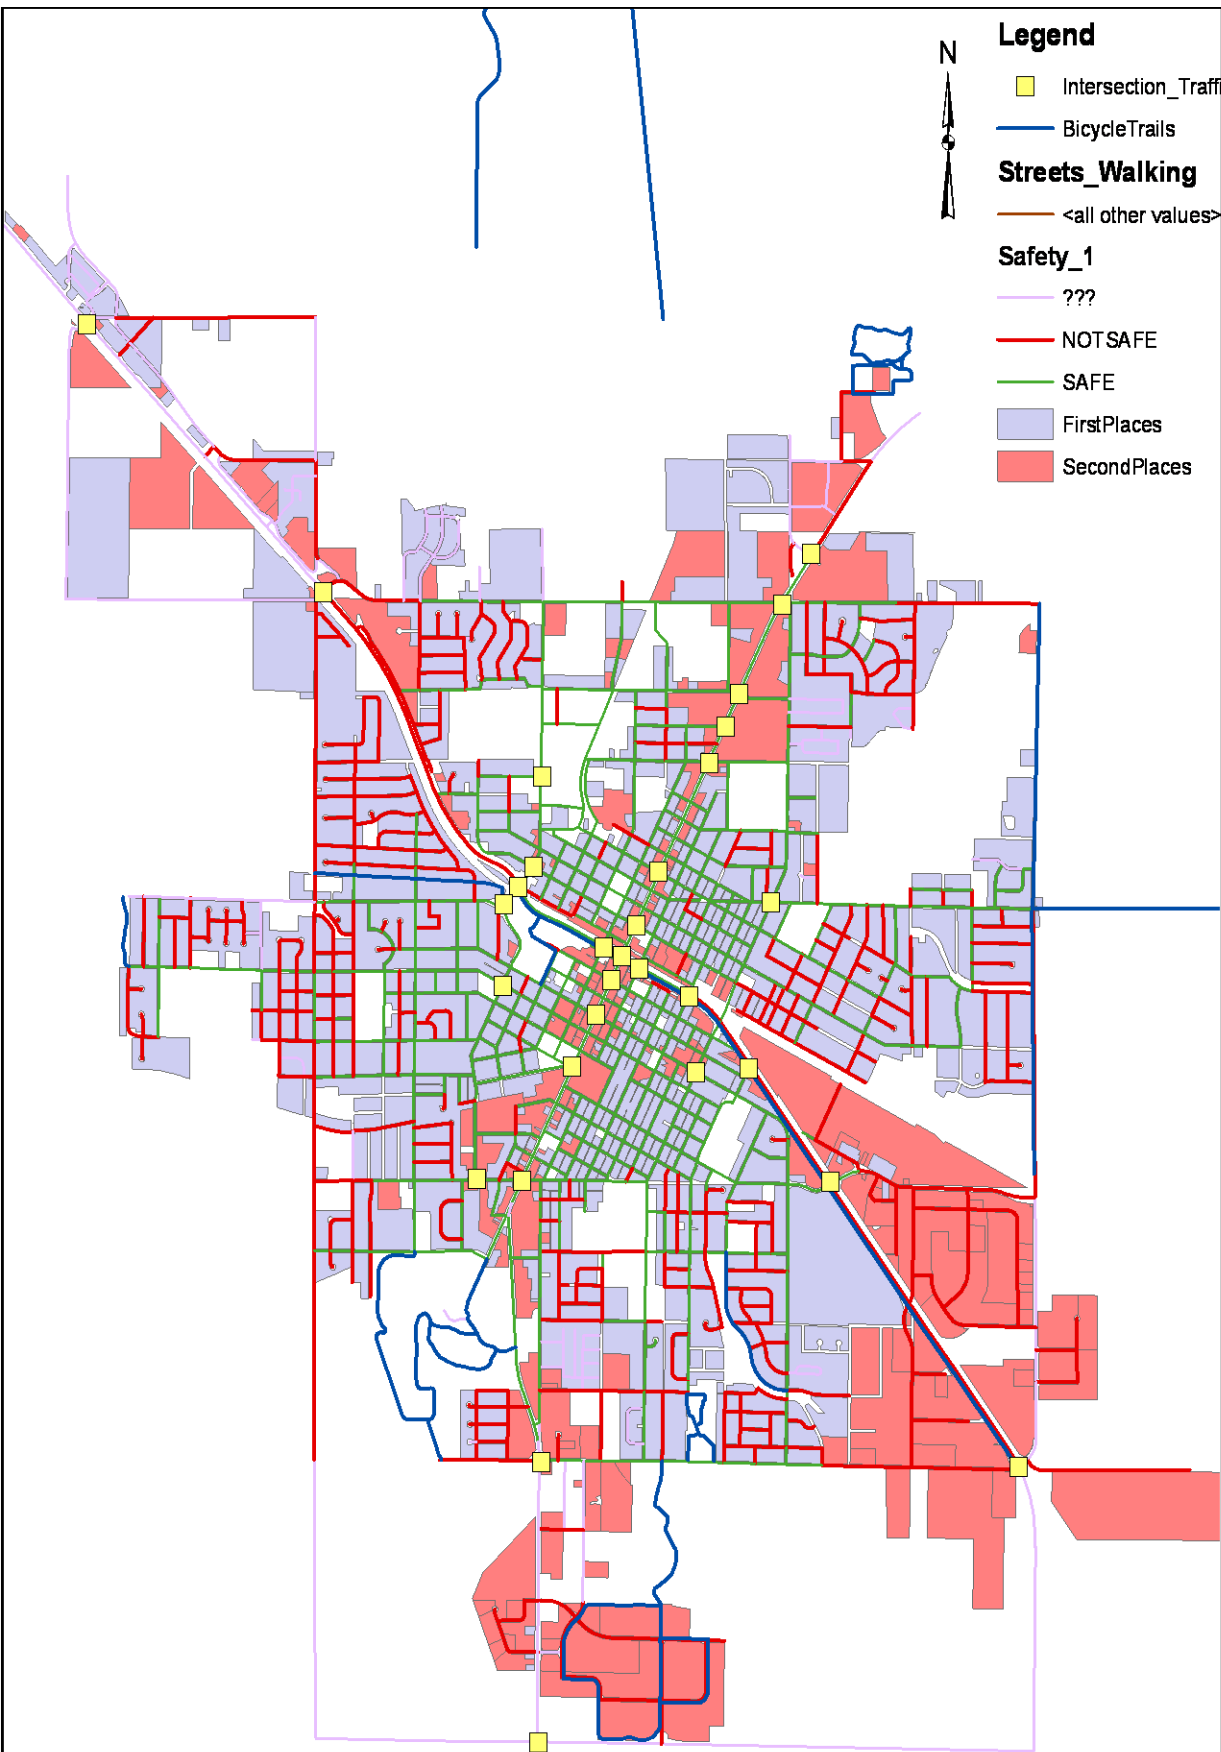

Legend

- Intersection_Traffic_Signals
- BicycleTrails
- Streets_Biking**
- <all other values>
- SAFEBIKE1**
- NOTSAFE
- SAFE
- FirstPlaces
- SecondPlaces

0 2,375 4,750 9,500 Feet

0 2,375 4,750 9,500 Feet

Legend

- 3rd Places Bars & Taverns
- 3rd Places Restaurants
- Intersection_Traffic_Signals
- BicycleTrails

Streets_Biking

- <all other values>

SAFEBIKE1

- NOTSAFE
- SAFE

Parks

- <all other values>

SUBTYPE

- Conservancy
- Park

Legend

● 3rd Places Bars & Taverns

● 3rd Places Restaurants

■ Intersection_Traffic_Signals

— BicycleTrails

Streets_Walking

— <all other values>

Safety_1

— ???

— NOTSAFE

— SAFE

Parks

■ <all other values>

SUBTYPE