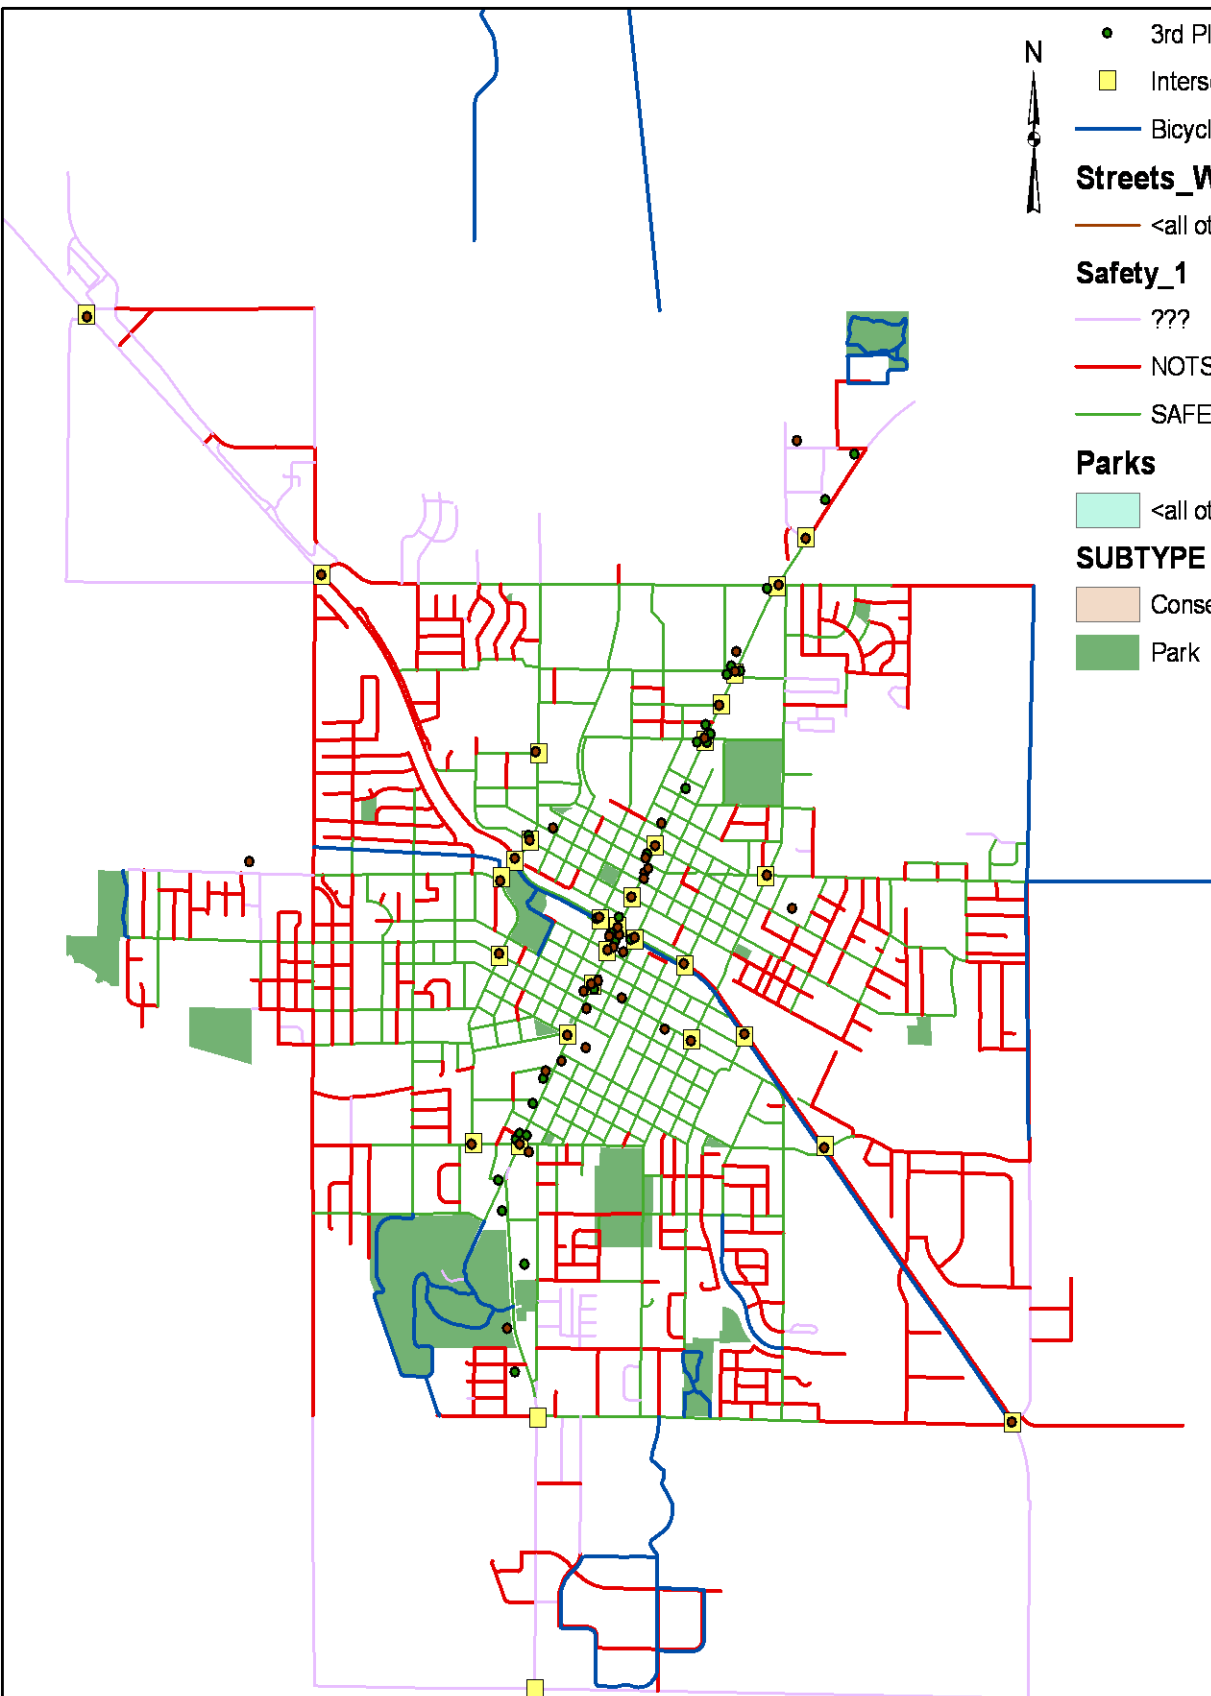

Legend

● 3rd Places Bars & Taverns

● 3rd Places Restaurants

■ Intersection_Traffic_Signals

— BicycleTrails

Streets_Walking

— <all other values>

Safety_1

— ???

— NOTSAFE

— SAFE

Parks

■ <all other values>

SUBTYPE

■ Conservancy

■ Park

0 2,375 4,750 9,500 Feet