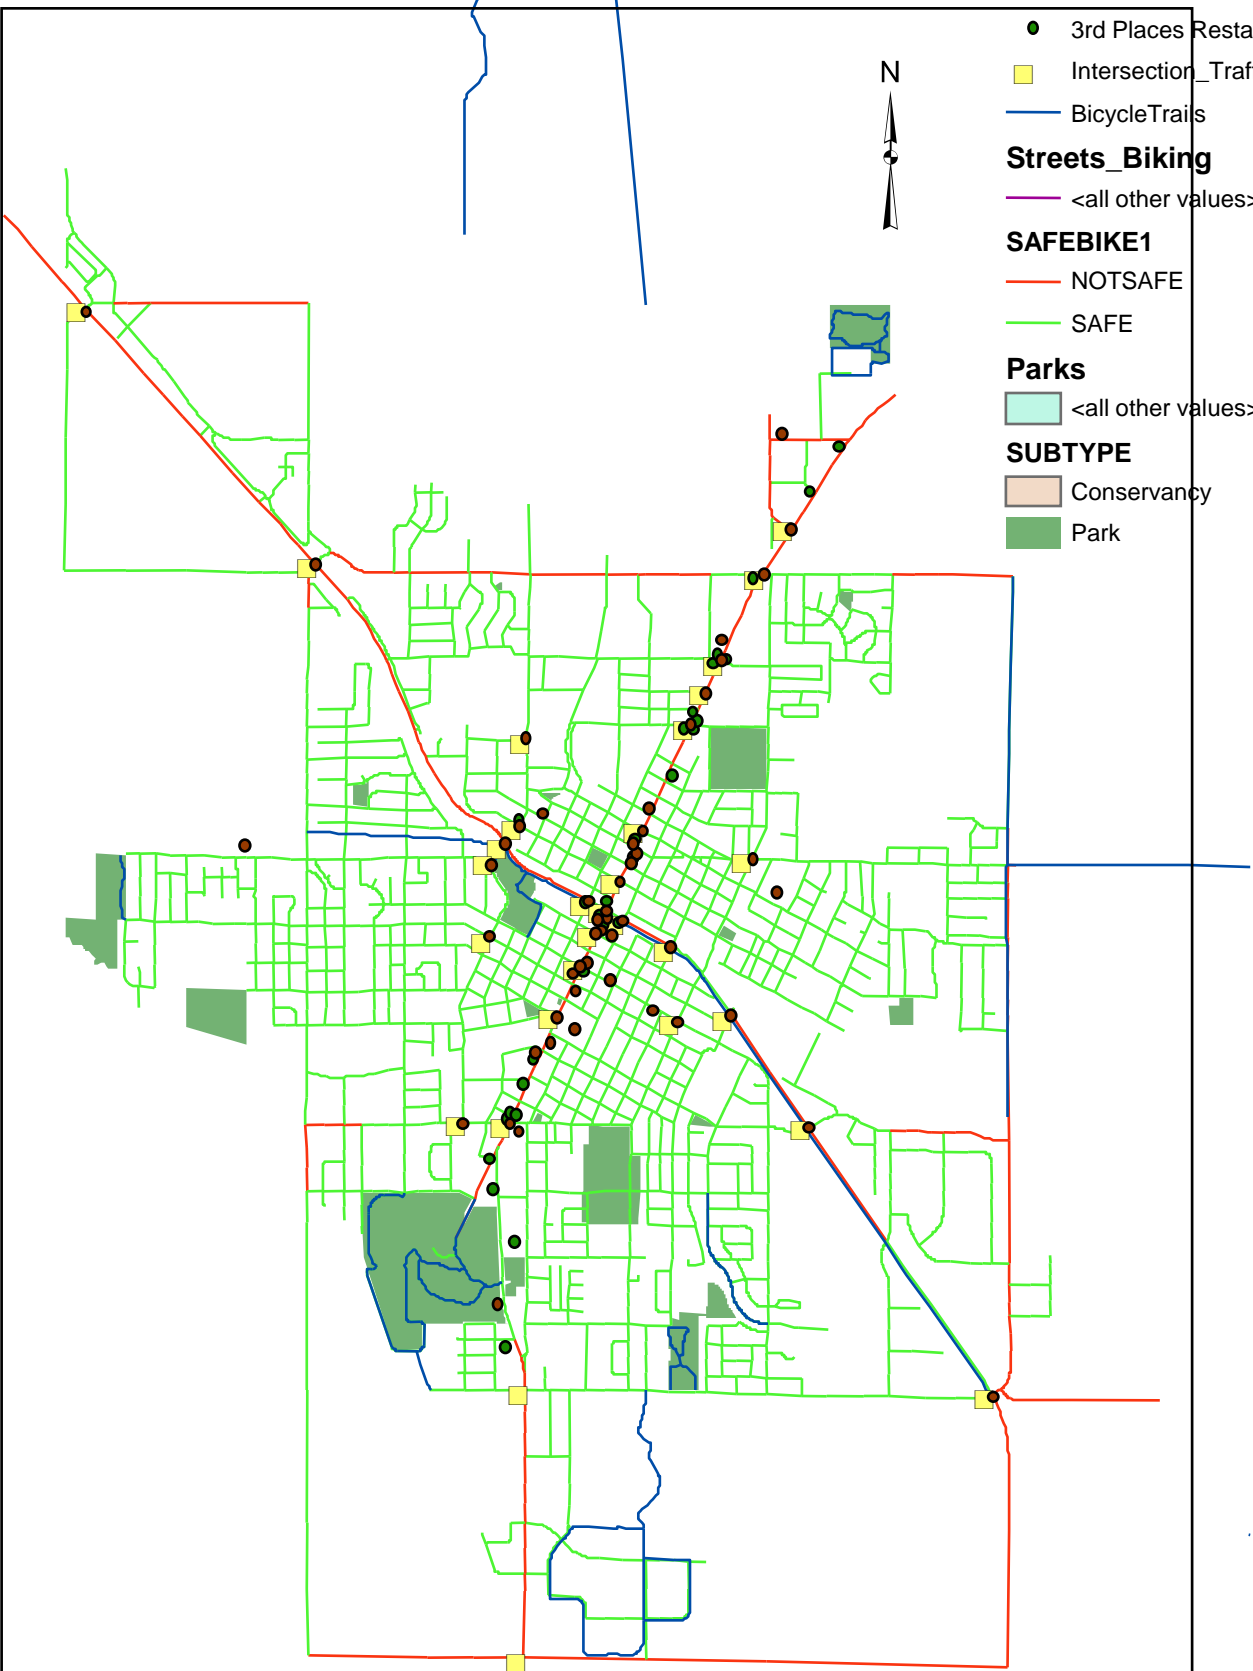

Legend

- Intersection_Traffic_Signals
- BicycleTrails
- Streets_Biking**
- <all other values>
- SAFEBIKE1**
- NOTSAFE
- SAFE
- FirstPlaces
- SecondPlaces

0 2,375 4,750 9,500 Feet

0 2,375 4,750 9,500 Feet

Legend

- 3rd Places Bars & Taverns
- 3rd Places Restaurants
- Intersection_Traffic_Signals
- BicycleTrails

Streets_Biking

- <all other values>

SAFEBIKE1

- NOTSAFE
- SAFE

Parks

- <all other values>

SUBTYPE

- Conservancy
- Park

Legend

● 3rd Places Bars & Taverns

● 3rd Places Restaurants

■ Intersection_Traffic_Signals

— BicycleTrails

Streets_Walking

— <all other values>

Safety_1

— ???

— NOTSAFE

— SAFE

Parks

■ <all other values>

SUBTYPE