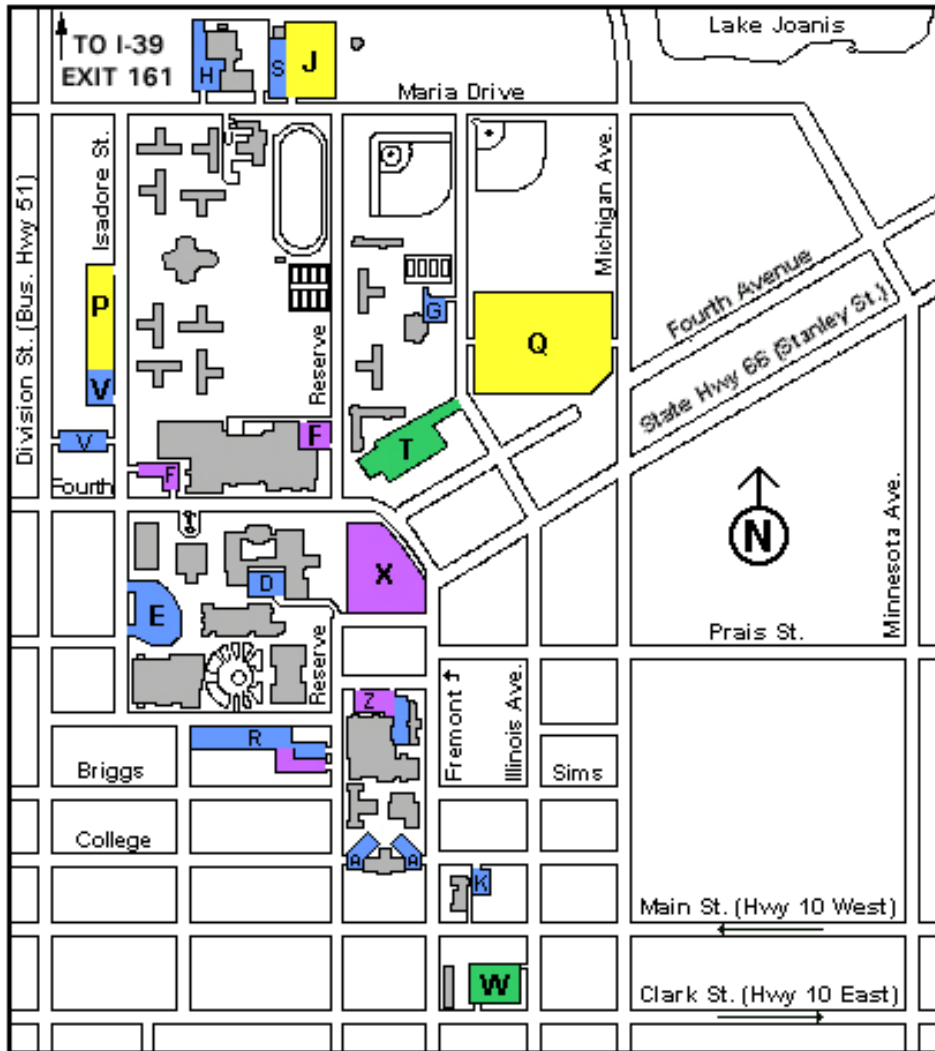

UWSP PARKING MAP

Lot Key

- Student (J, P, Q)
- Faculty/Staff (A, C, D, E, H, K, R, S, U, V)
- Student & Faculty/Staff (T, W)
- Metered (F, G, R, V, X, Z)