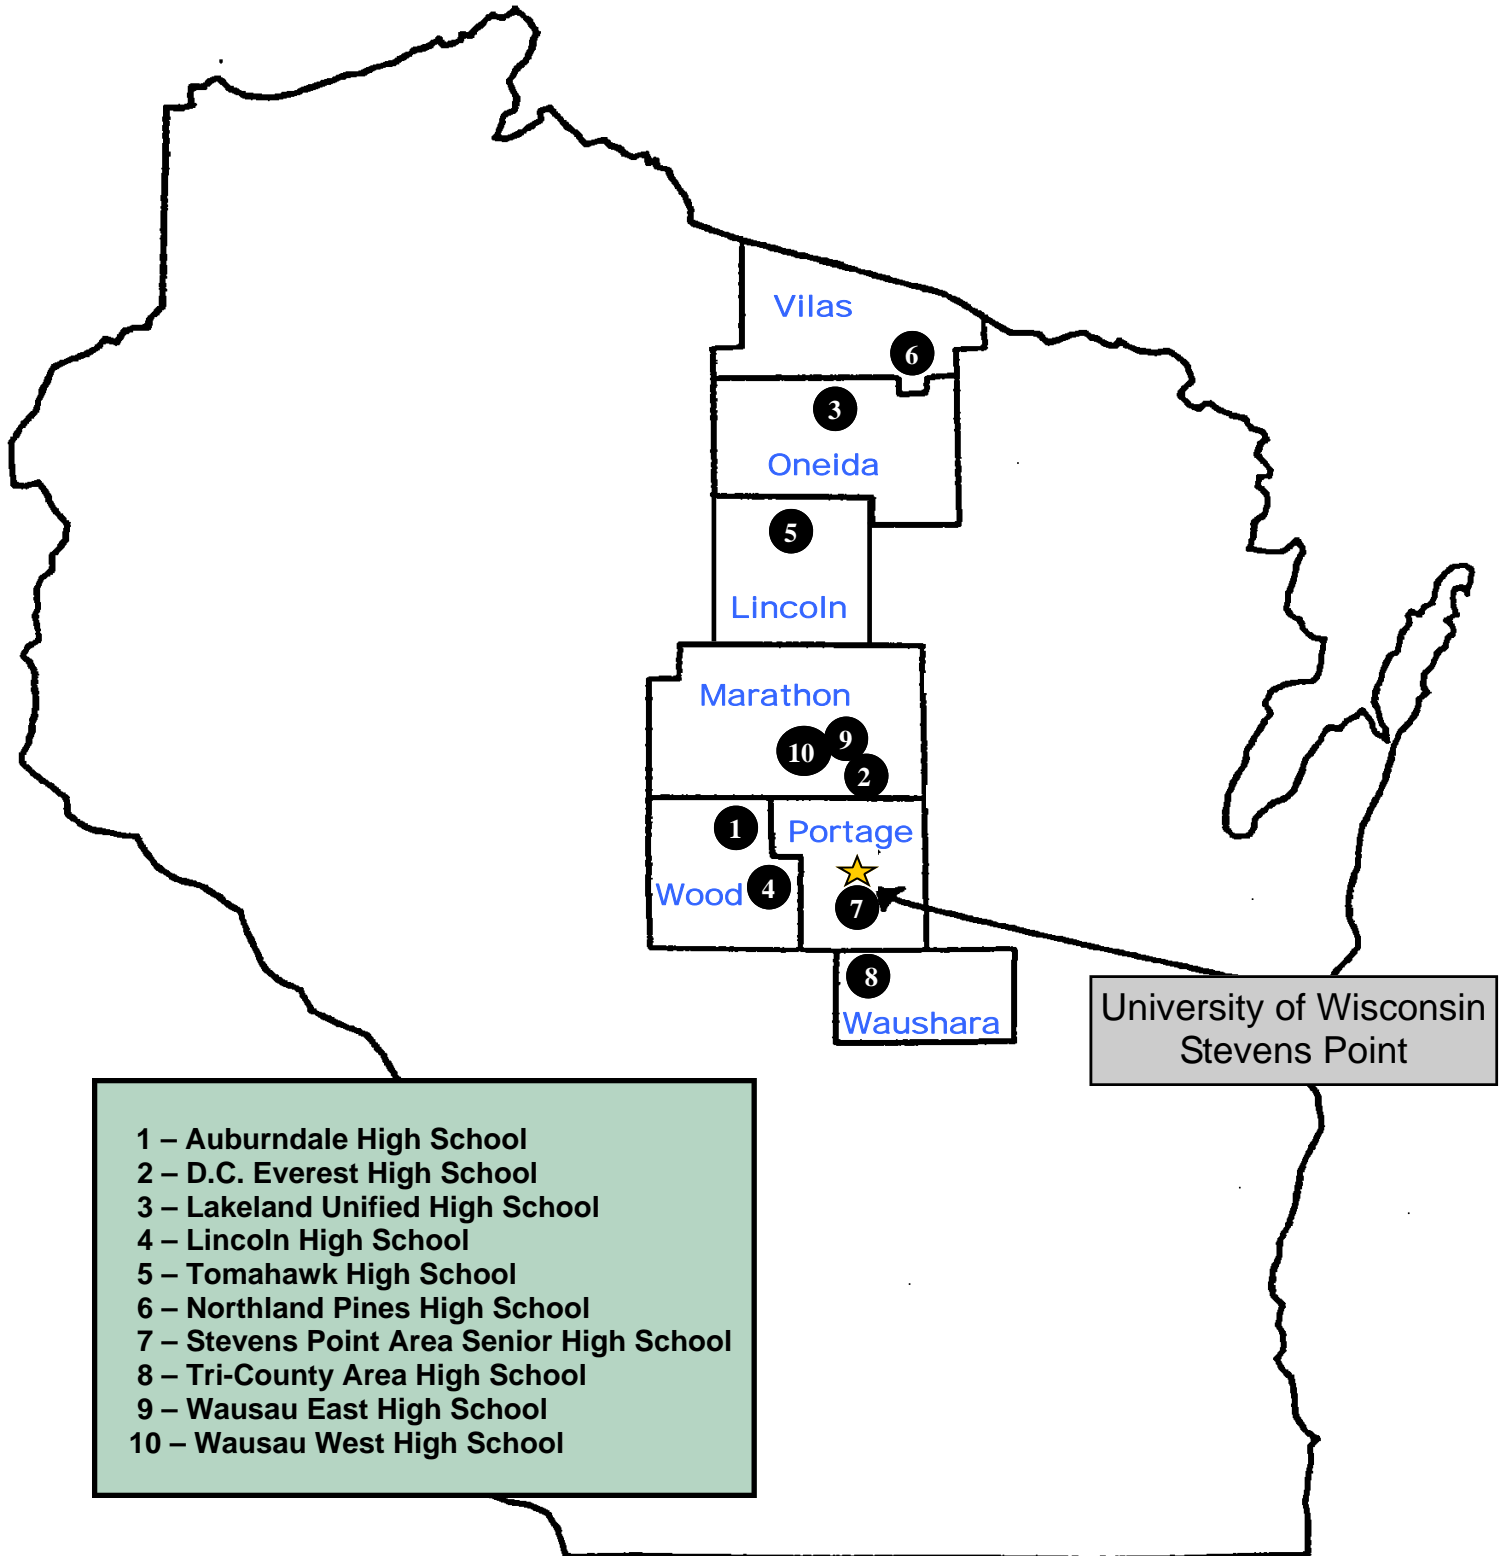

# UWSP Upward Bound Program Target Schools and Counties 2008-2012

- 1 – Auburndale High School
- 2 – D.C. Everest High School
- 3 – Lakeland Unified High School
- 4 – Lincoln High School
- 5 – Tomahawk High School
- 6 – Northland Pines High School
- 7 – Stevens Point Area Senior High School
- 8 – Tri-County Area High School
- 9 – Wausau East High School
- 10 – Wausau West High School

University of Wisconsin  
Stevens Point