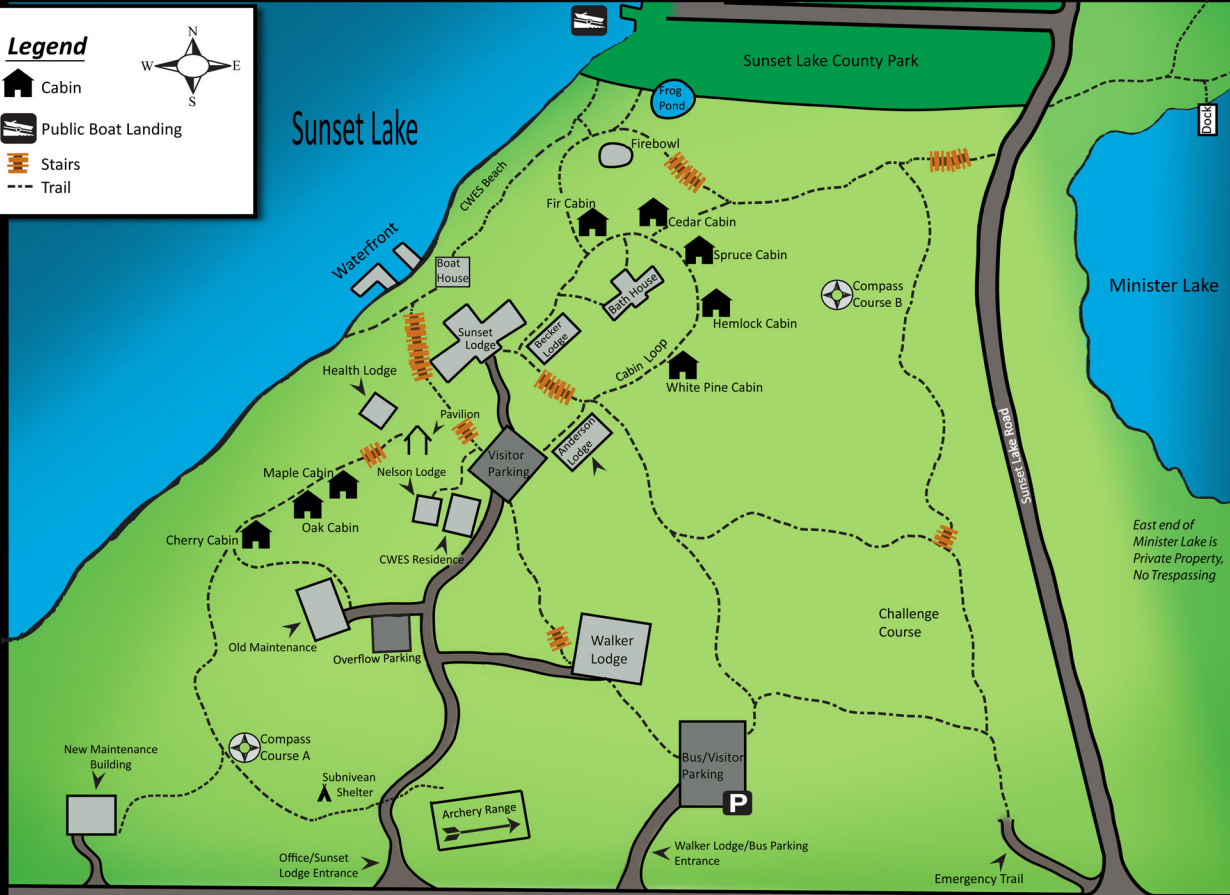

Legend

-  Cabin
-  Public Boat Landing
-  Stairs
-  Trail

← County Road A

County Road MM

HWY 49 →